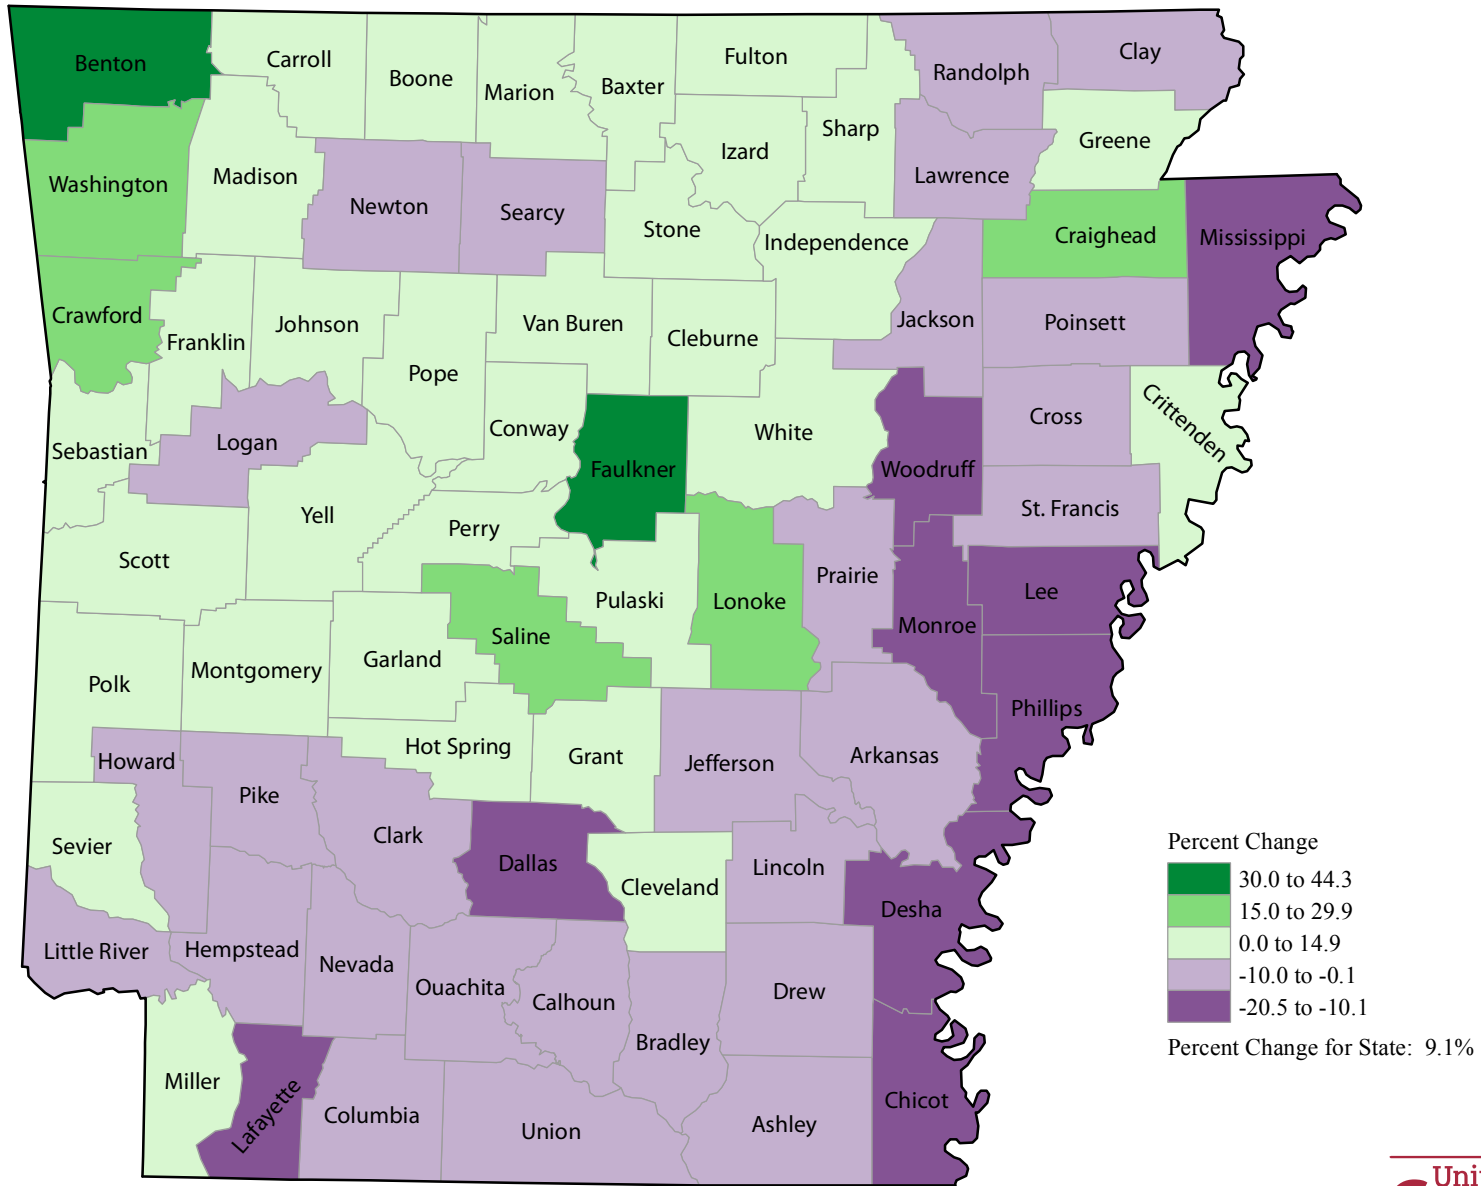

ARKANSAS - 2010 Census Results

Percent Change in Population by County: 2000 to 2010

Source: U.S. Census Bureau, Census 2000 and 2010 Census Redistricting Data Summary File
For more information visit www.census.gov.