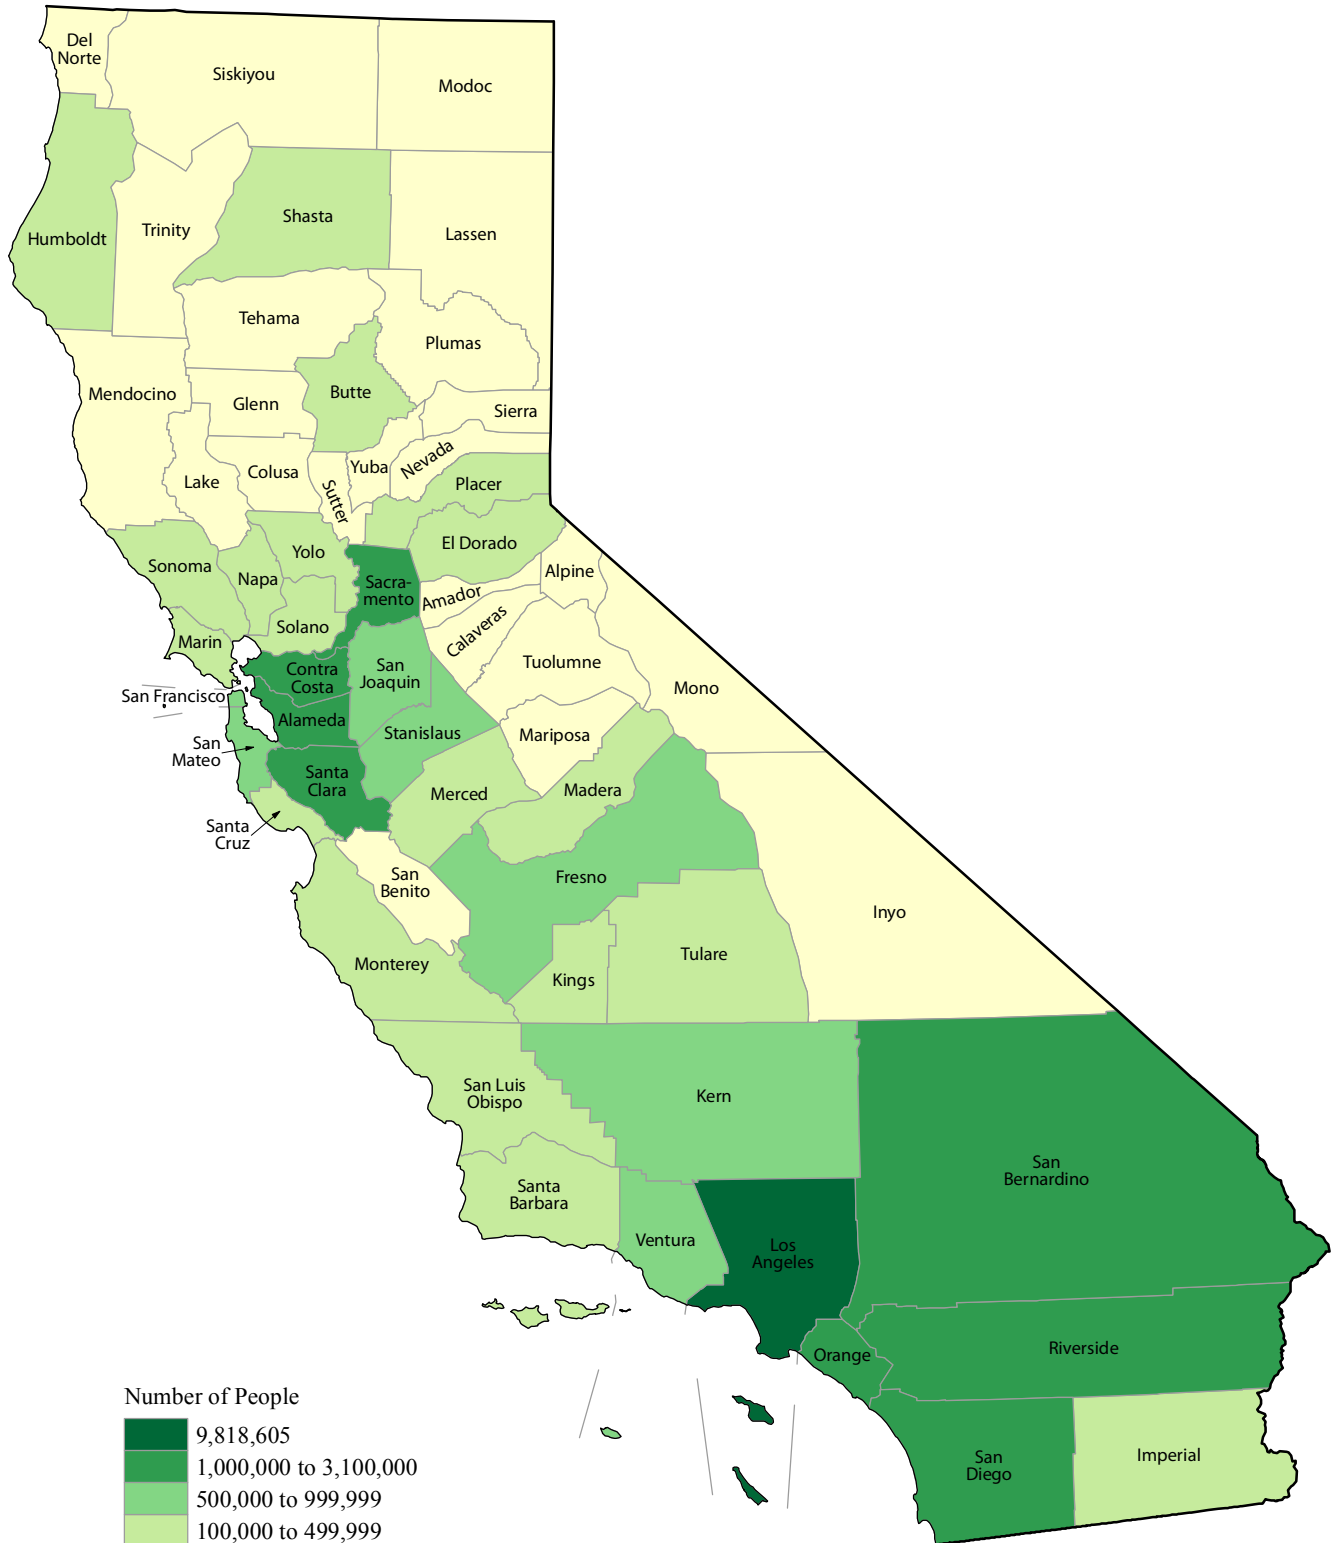

CALIFORNIA - 2010 Census Results

Total Population by County

Number of People

Total State Population: 37,253,956