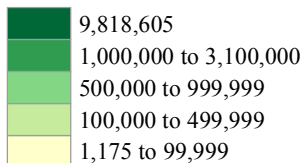

CALIFORNIA - 2010 Census Results

Total Population by County

Number of People

Total State Population: 37,253,956