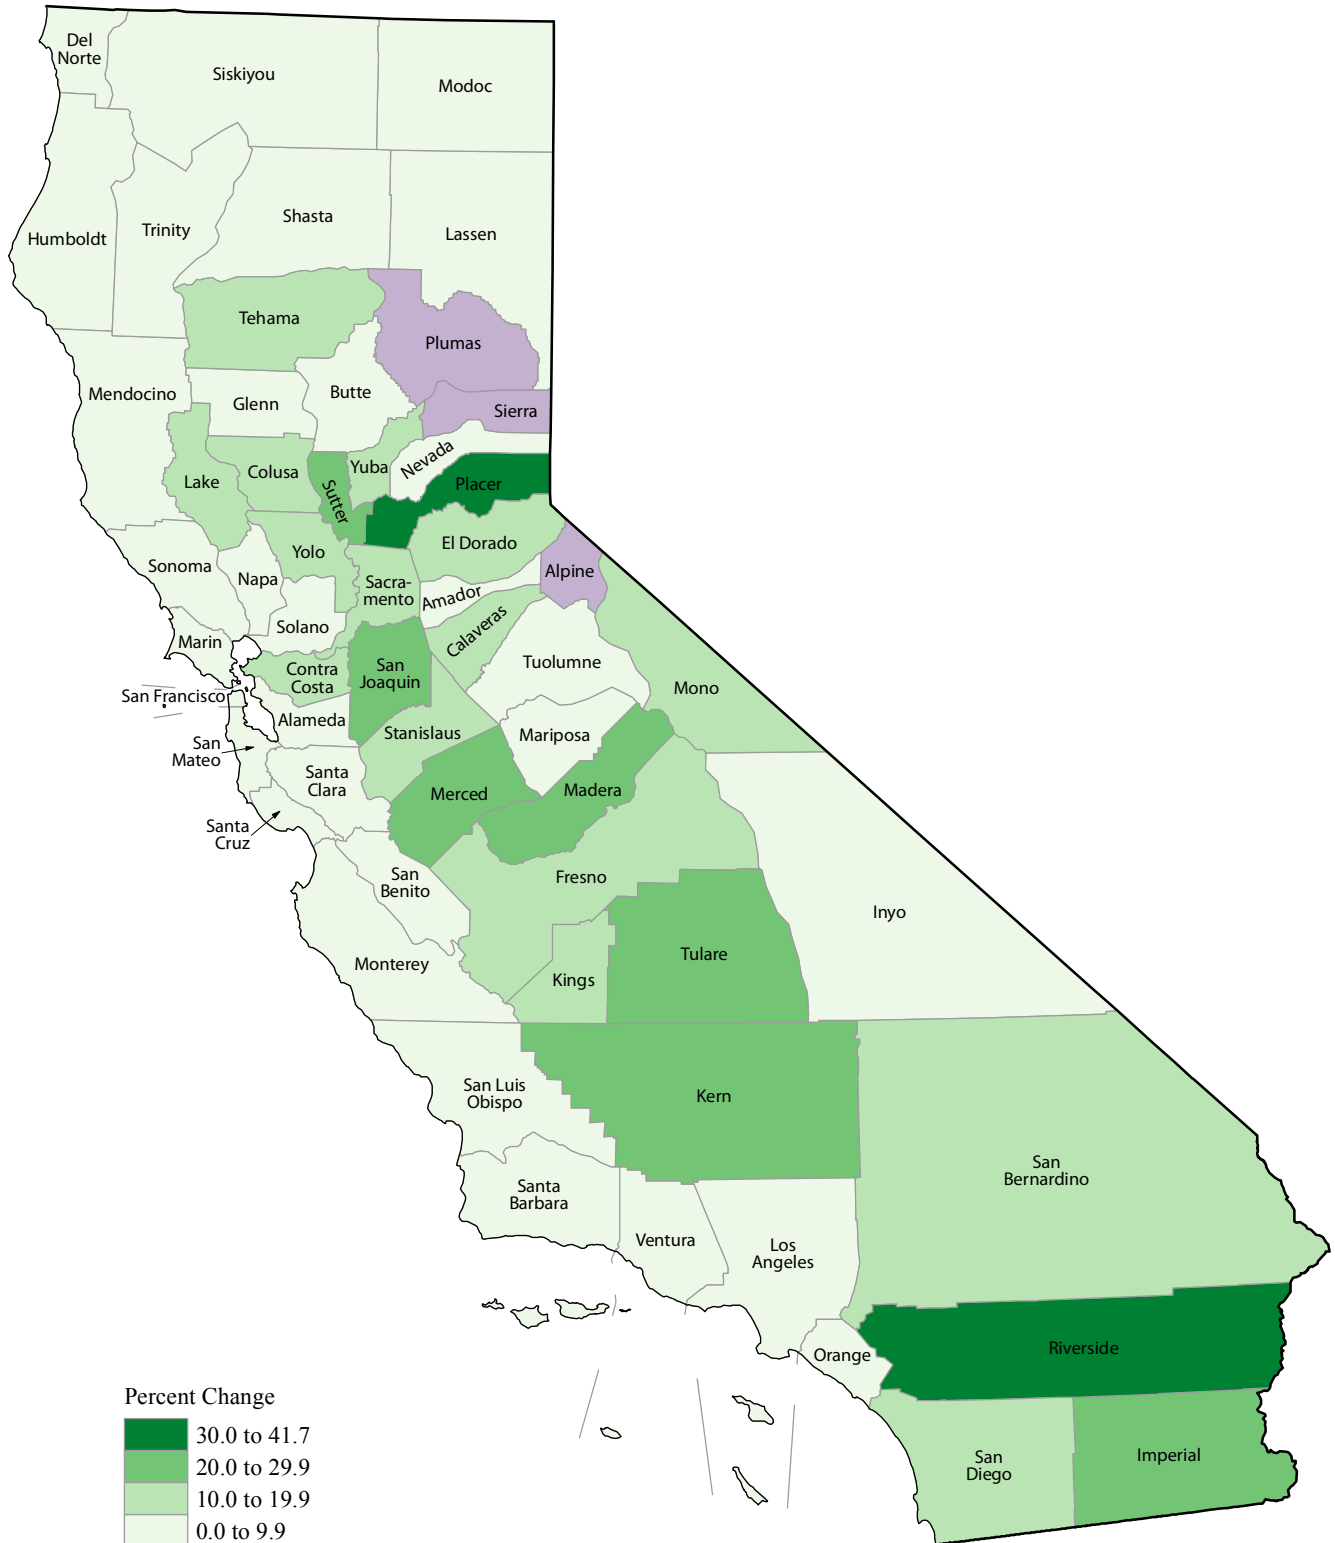

# CALIFORNIA - 2010 Census Results

## Percent Change in Population by County: 2000 to 2010

**Percent Change**

Percent Change for State: 10.0%