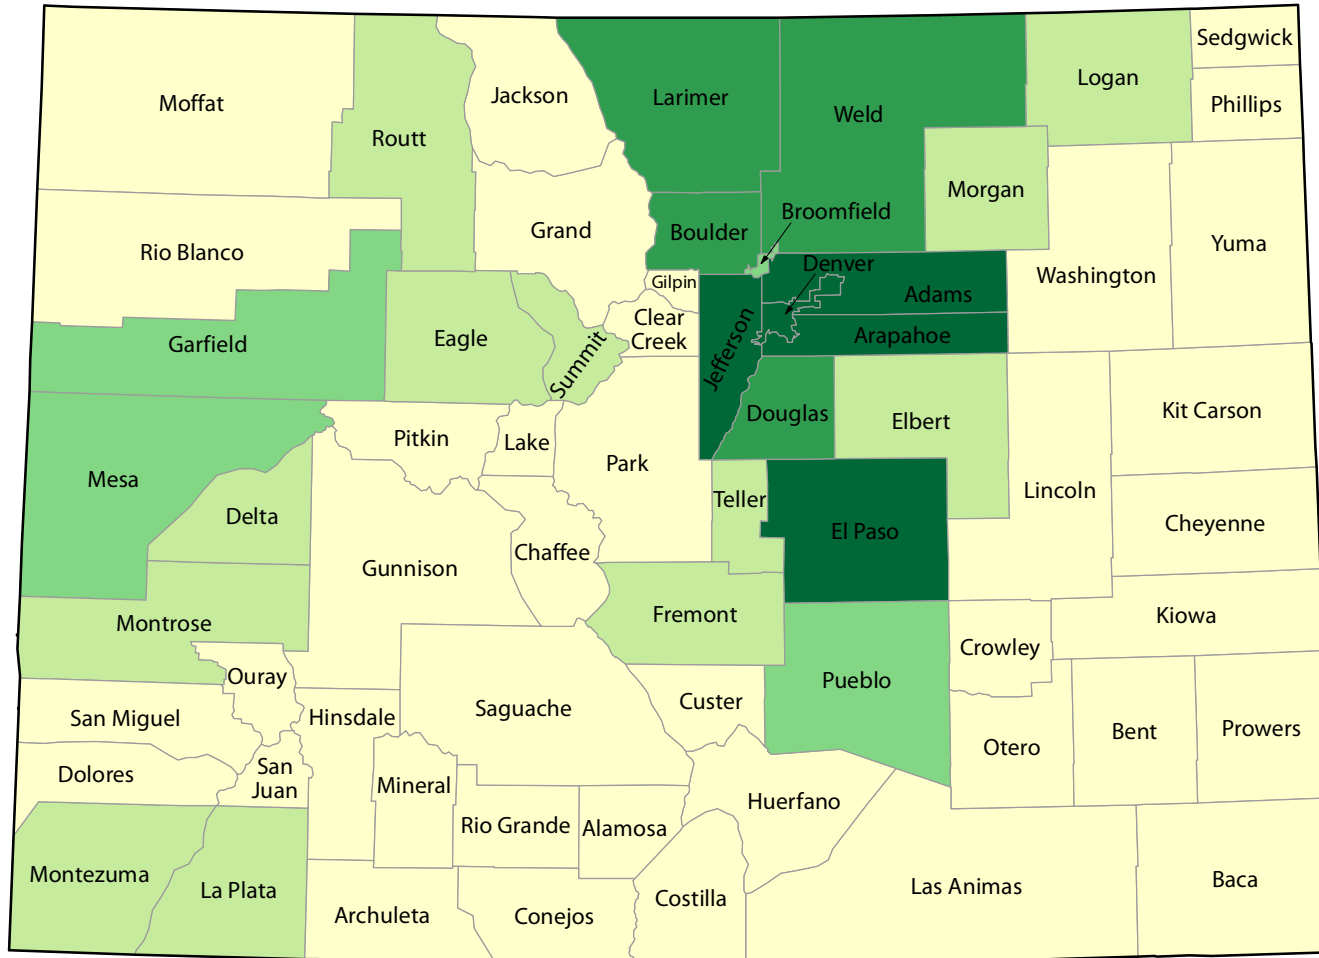

# COLORADO - 2010 Census Results

## Total Population by County

Total State Population: 5,029,196