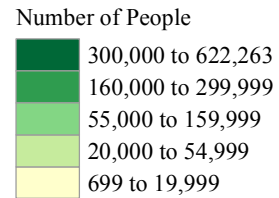

# COLORADO - 2010 Census Results

## Total Population by County

Total State Population: 5,029,196