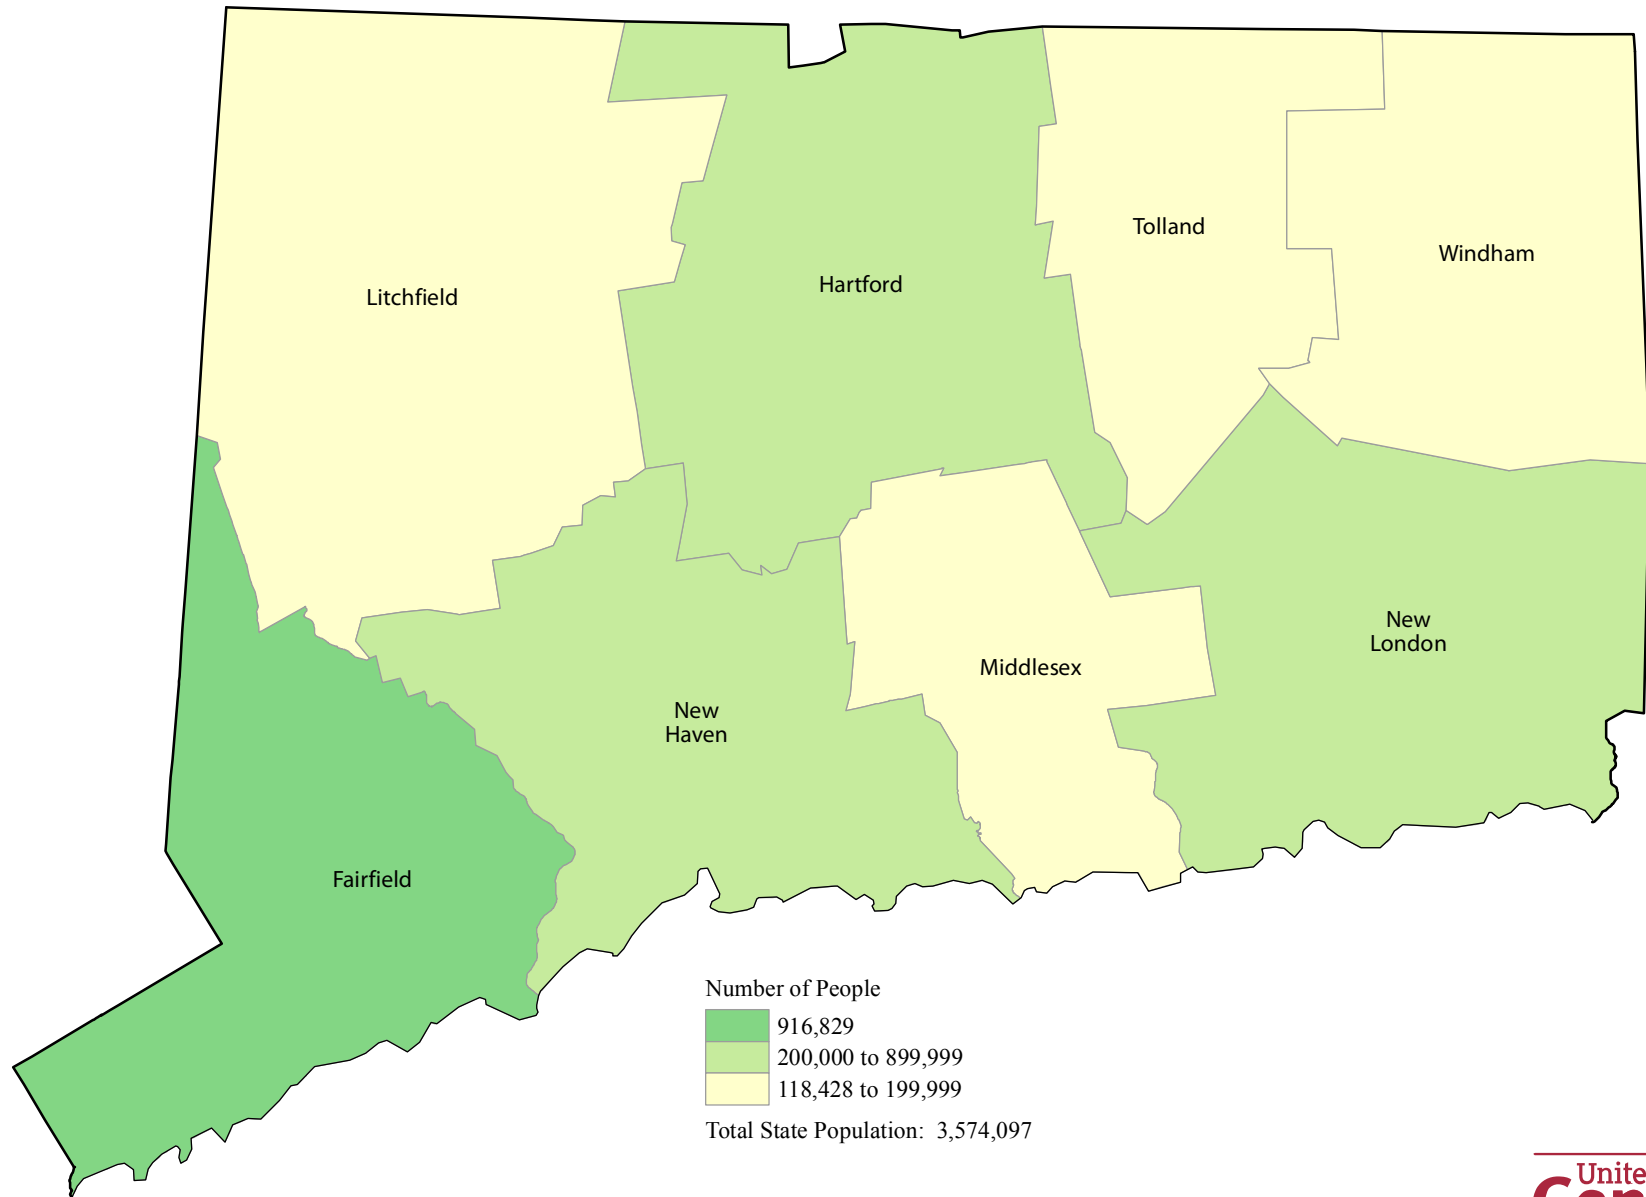

# CONNECTICUT - 2010 Census Results

## Total Population by County

Number of People

- 916,829
- 200,000 to 899,999
- 118,428 to 199,999

Total State Population: 3,574,097