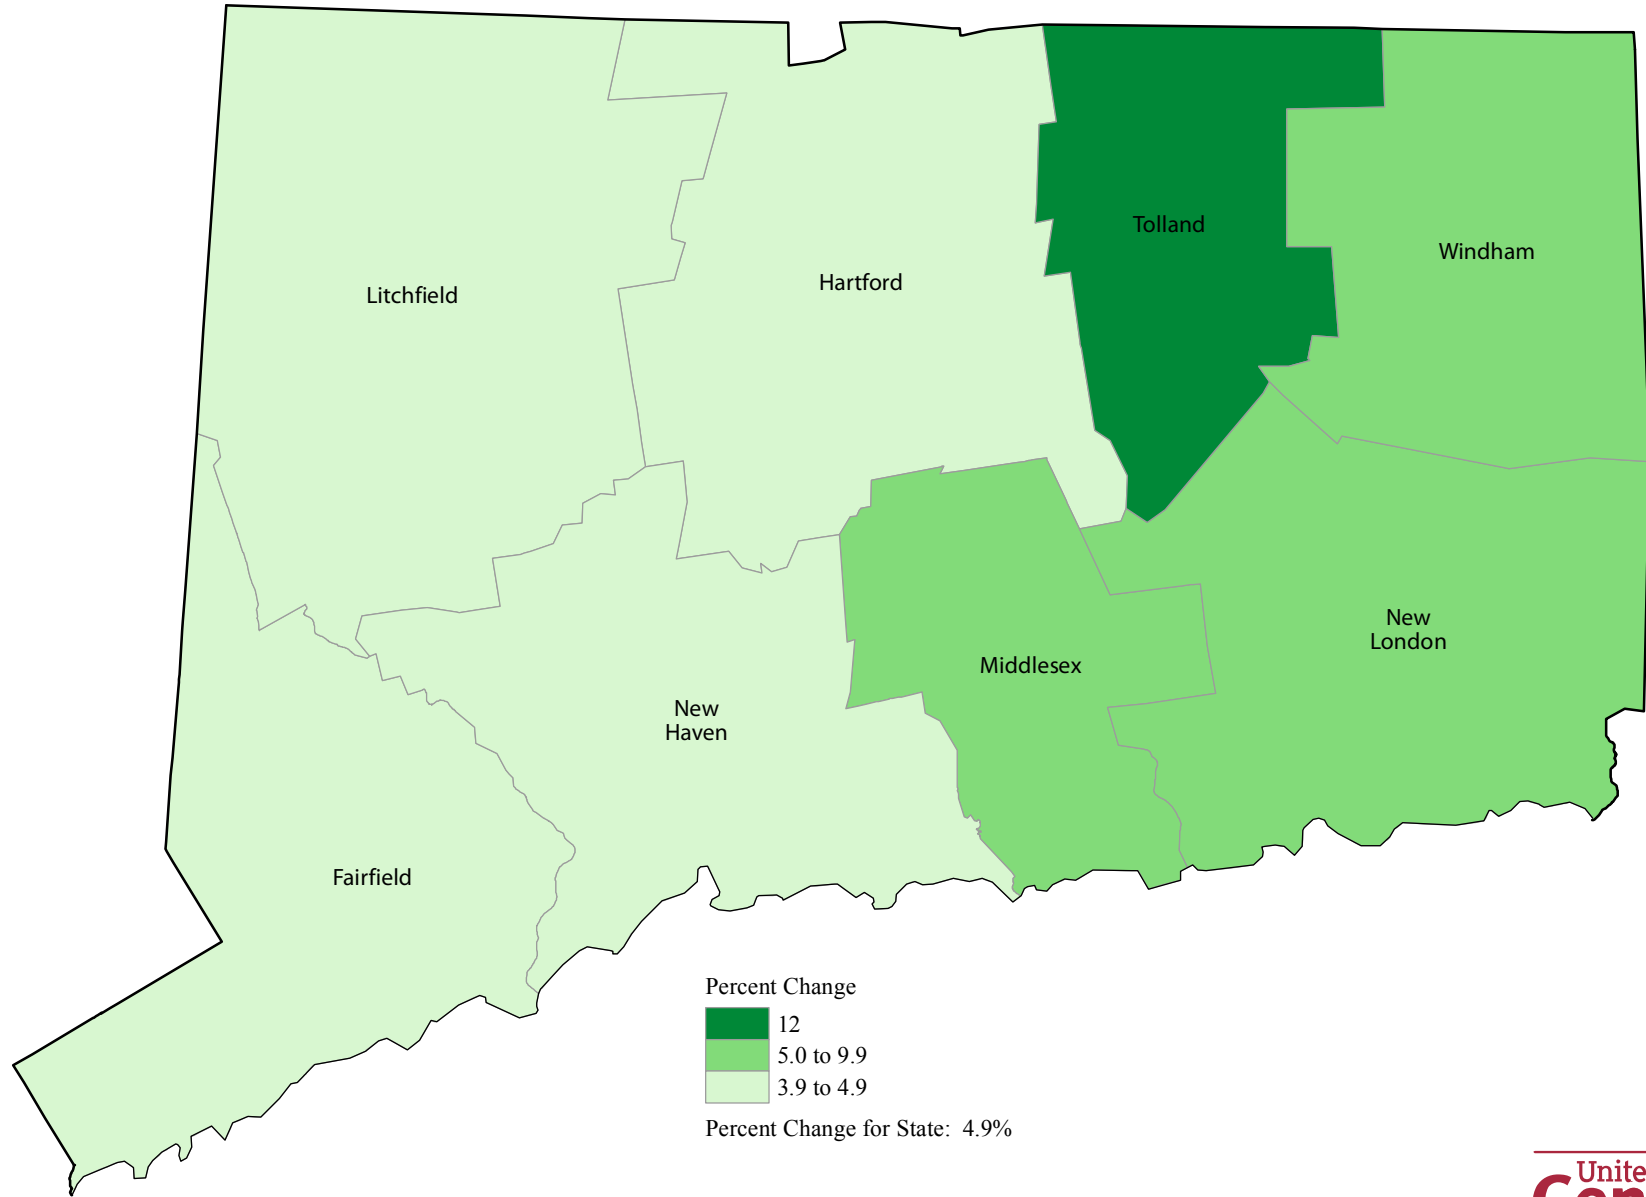

CONNECTICUT - 2010 Census Results

Percent Change in Population by County: 2000 to 2010

Source: U.S. Census Bureau, Census 2000 and 2010 Census Redistricting Data Summary File
For more information visit www.census.gov.