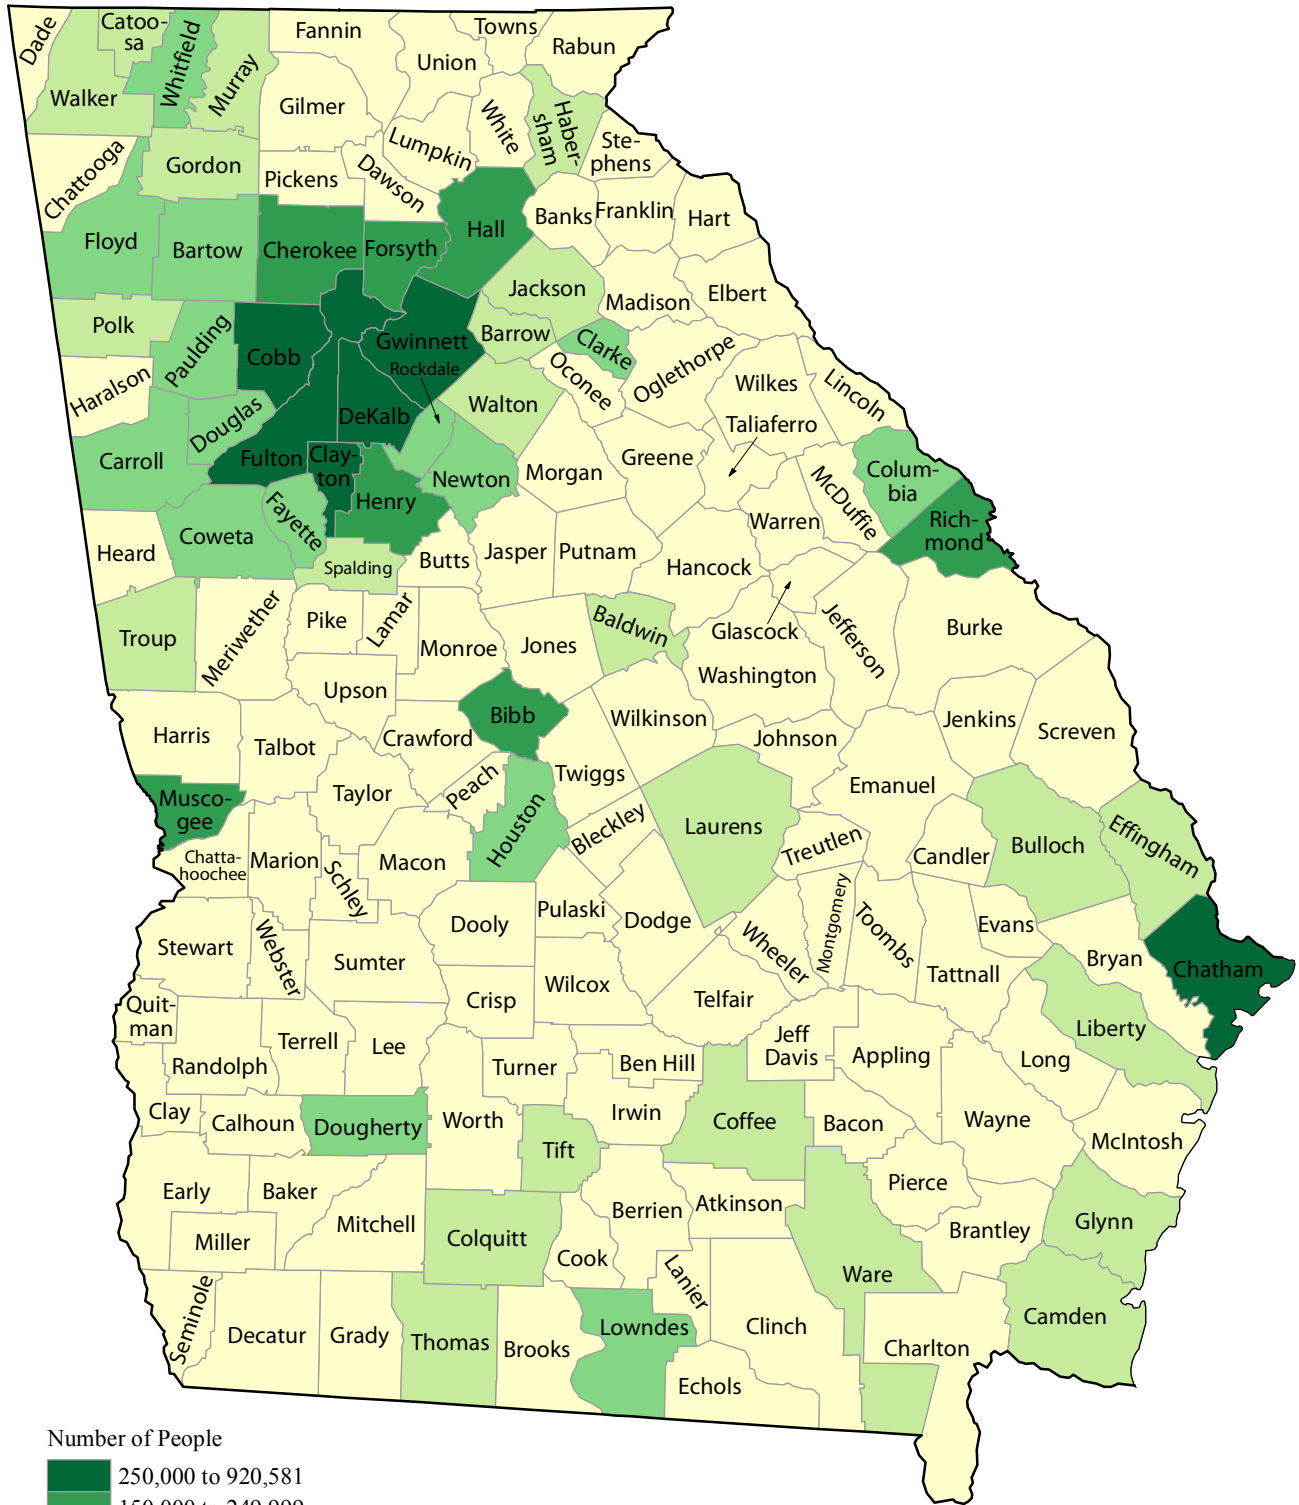

GEORGIA - 2010 Census Results

Total Population by County

Number of People

Total State Population: 9,687,653

Source: U.S. Census Bureau, 2010 Census Redistricting Data Summary File
For more information visit www.census.gov.