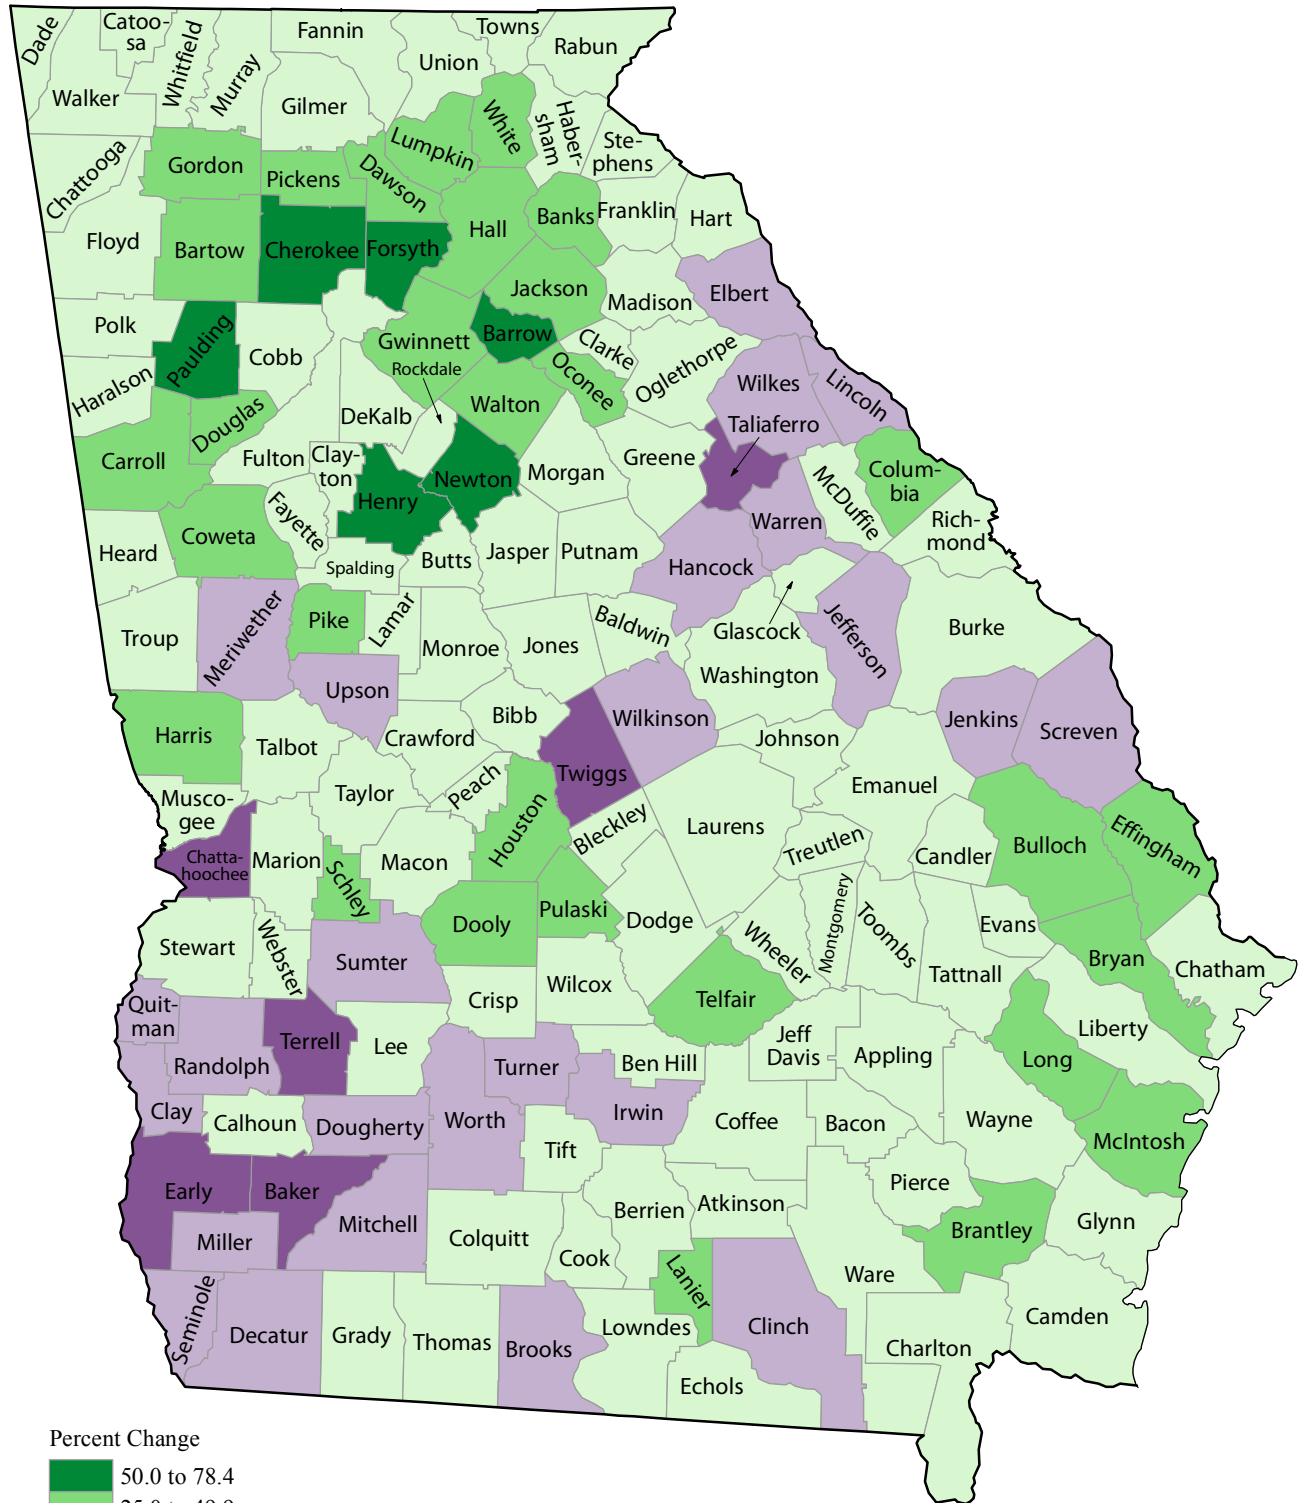

# GEORGIA - 2010 Census Results

## Percent Change in Population by County: 2000 to 2010

Percent Change for State: 18.3%

Source: U.S. Census Bureau, Census 2000 and 2010 Census Redistricting Data Summary File  
 For more information visit [www.census.gov](http://www.census.gov).