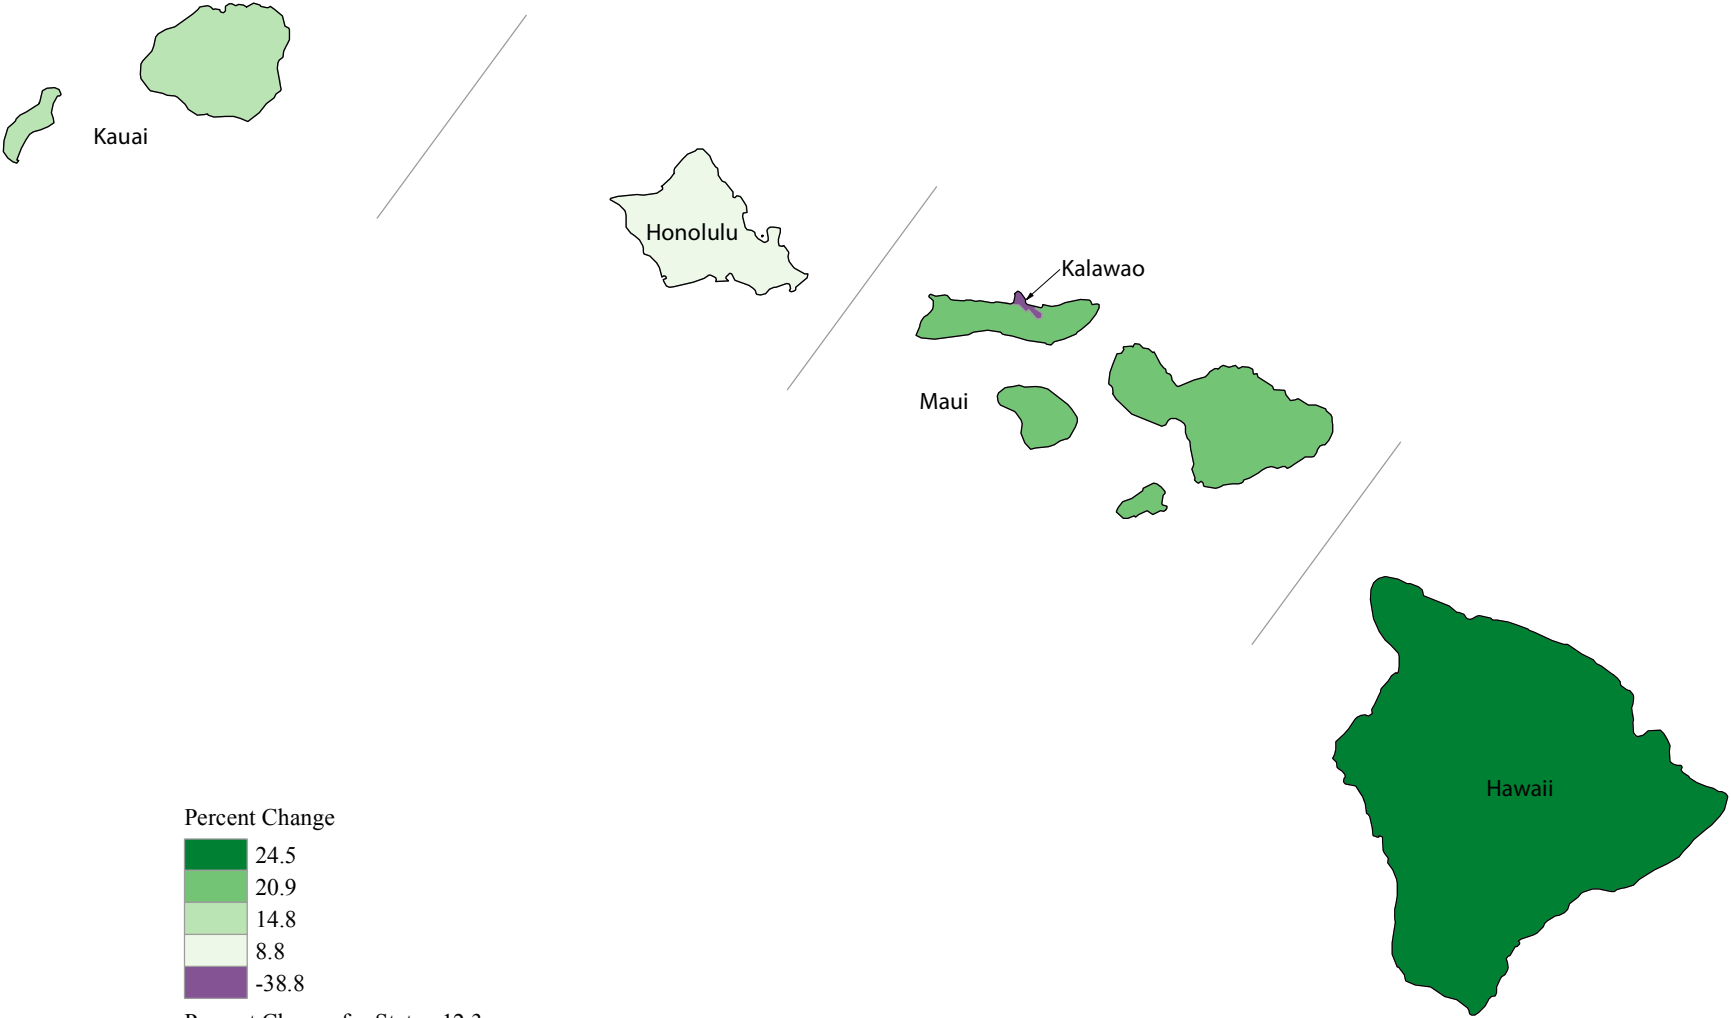

HAWAII - 2010 Census Results

Percent Change in Population by County: 2000 to 2010

Percent Change

Percent Change for State: 12.3

Source: U.S. Census Bureau, Census 2000 and 2010 Census Redistricting Data Summary File
For more information visit www.census.gov.