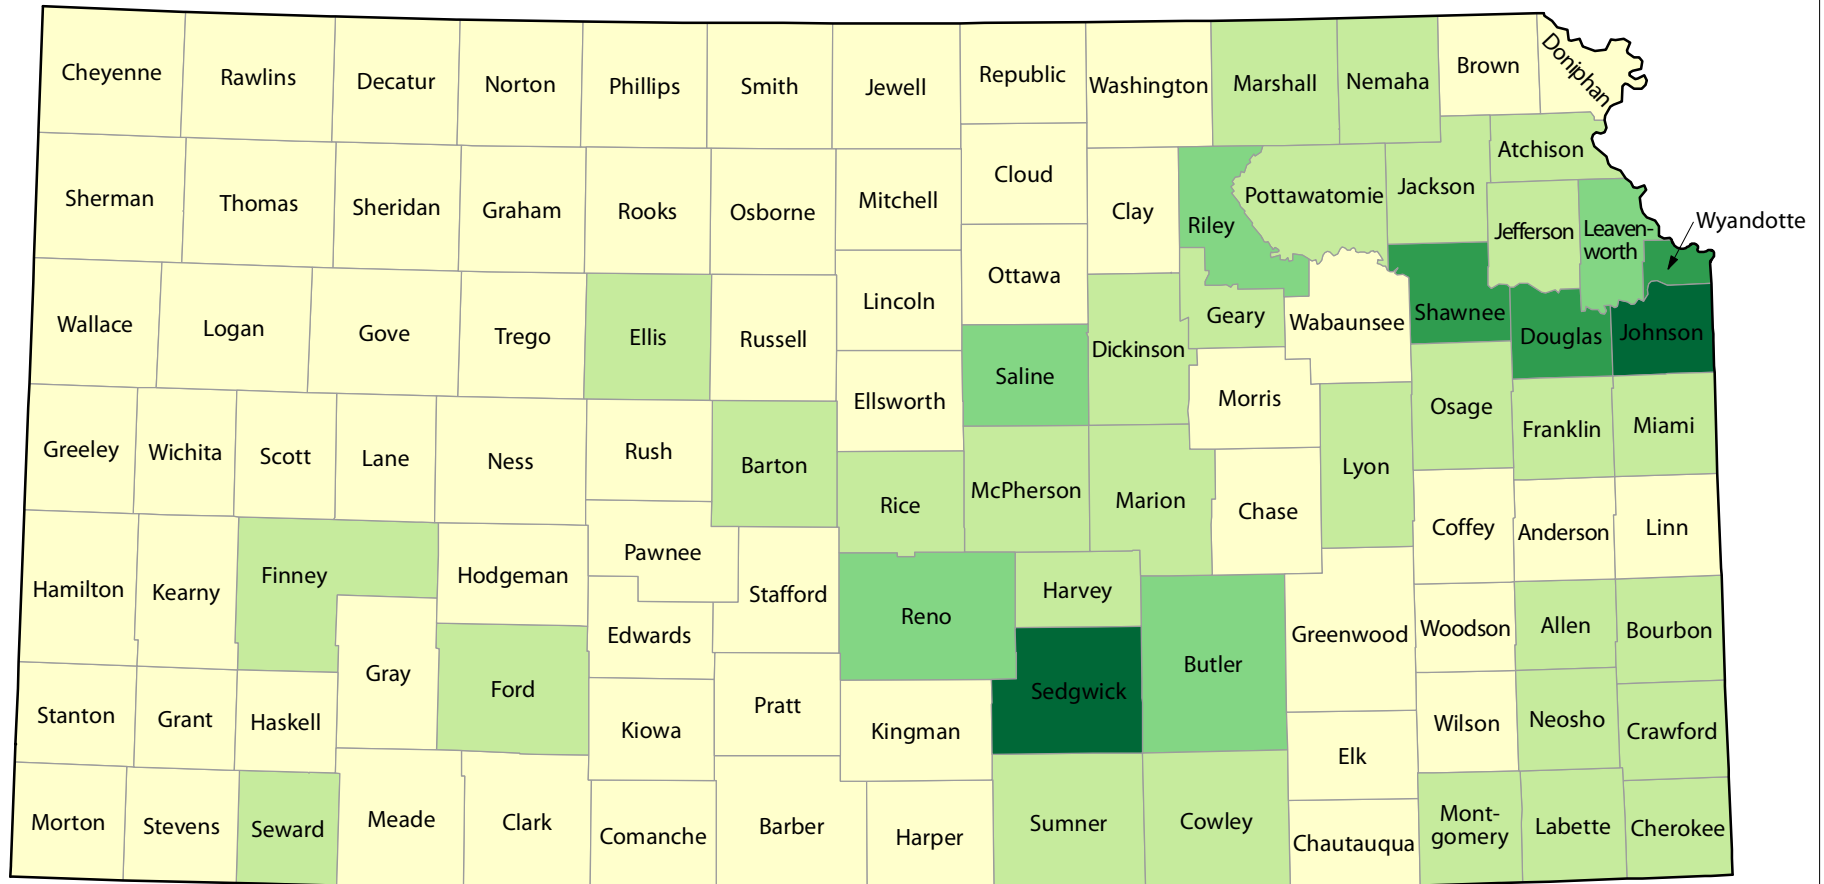

KANSAS - 2010 Census Results

Total Population by County

Number of People

Total State Population: 2,853,118