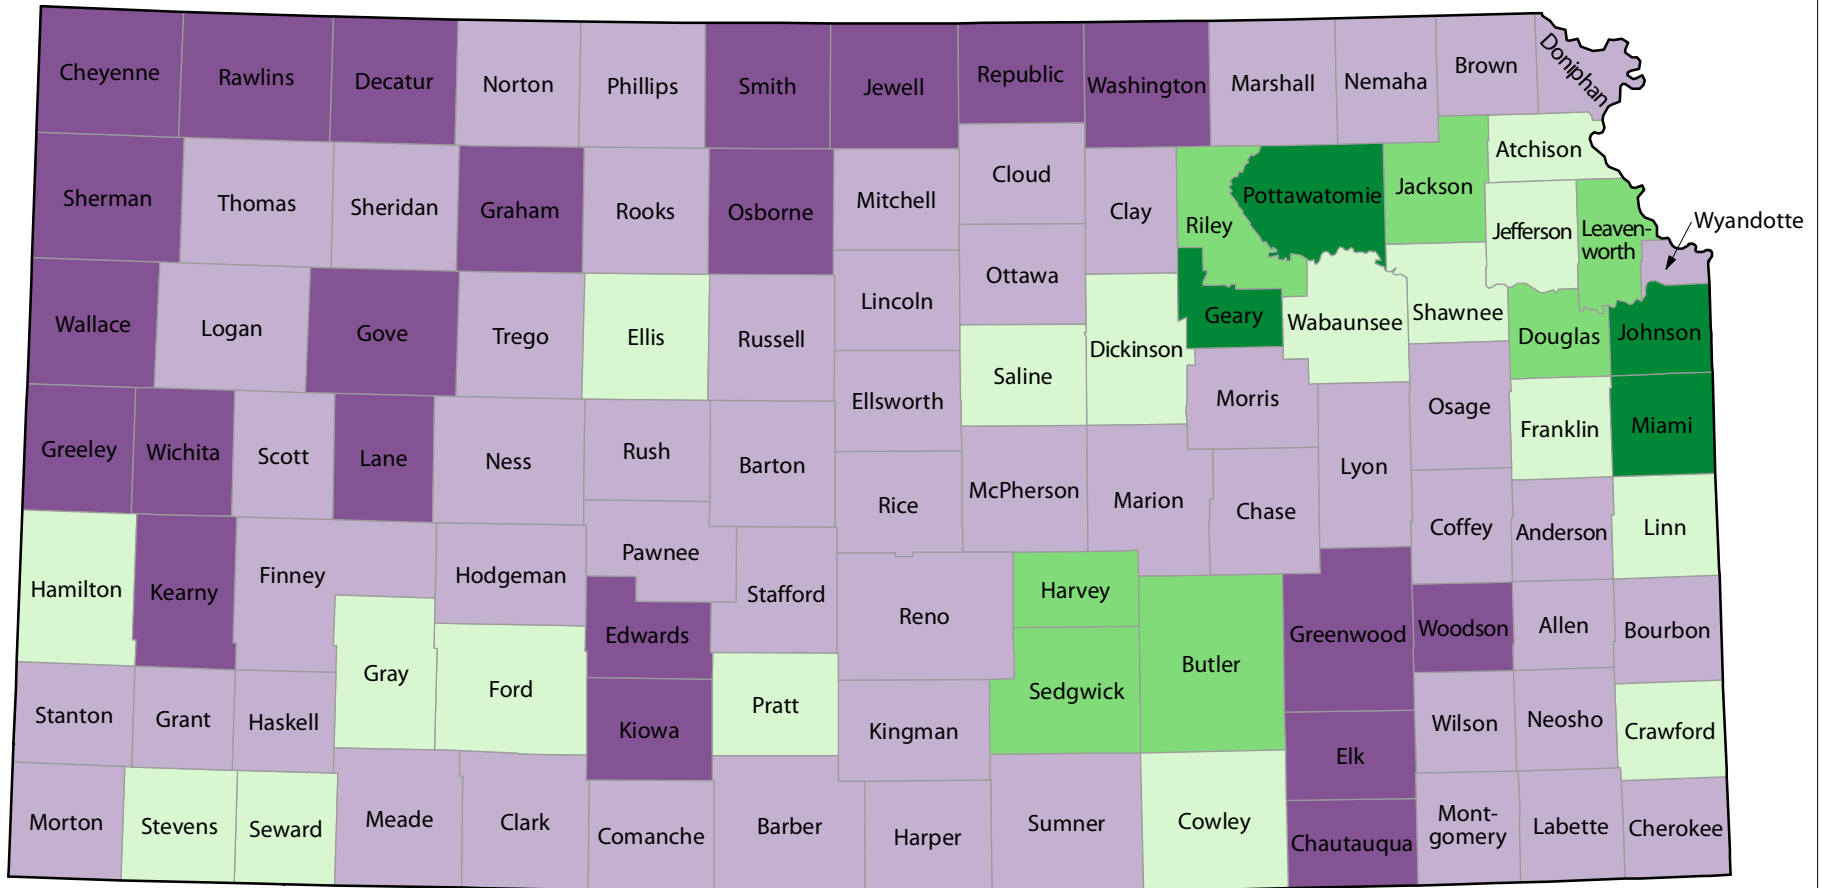

KANSAS - 2010 Census Results

Percent Change in Population by County: 2000 to 2010

Percent Change

Percent Change for State: 6.1%

Source: U.S. Census Bureau, Census 2000 and 2010 Census Redistricting Data Summary File
For more information visit www.census.gov.