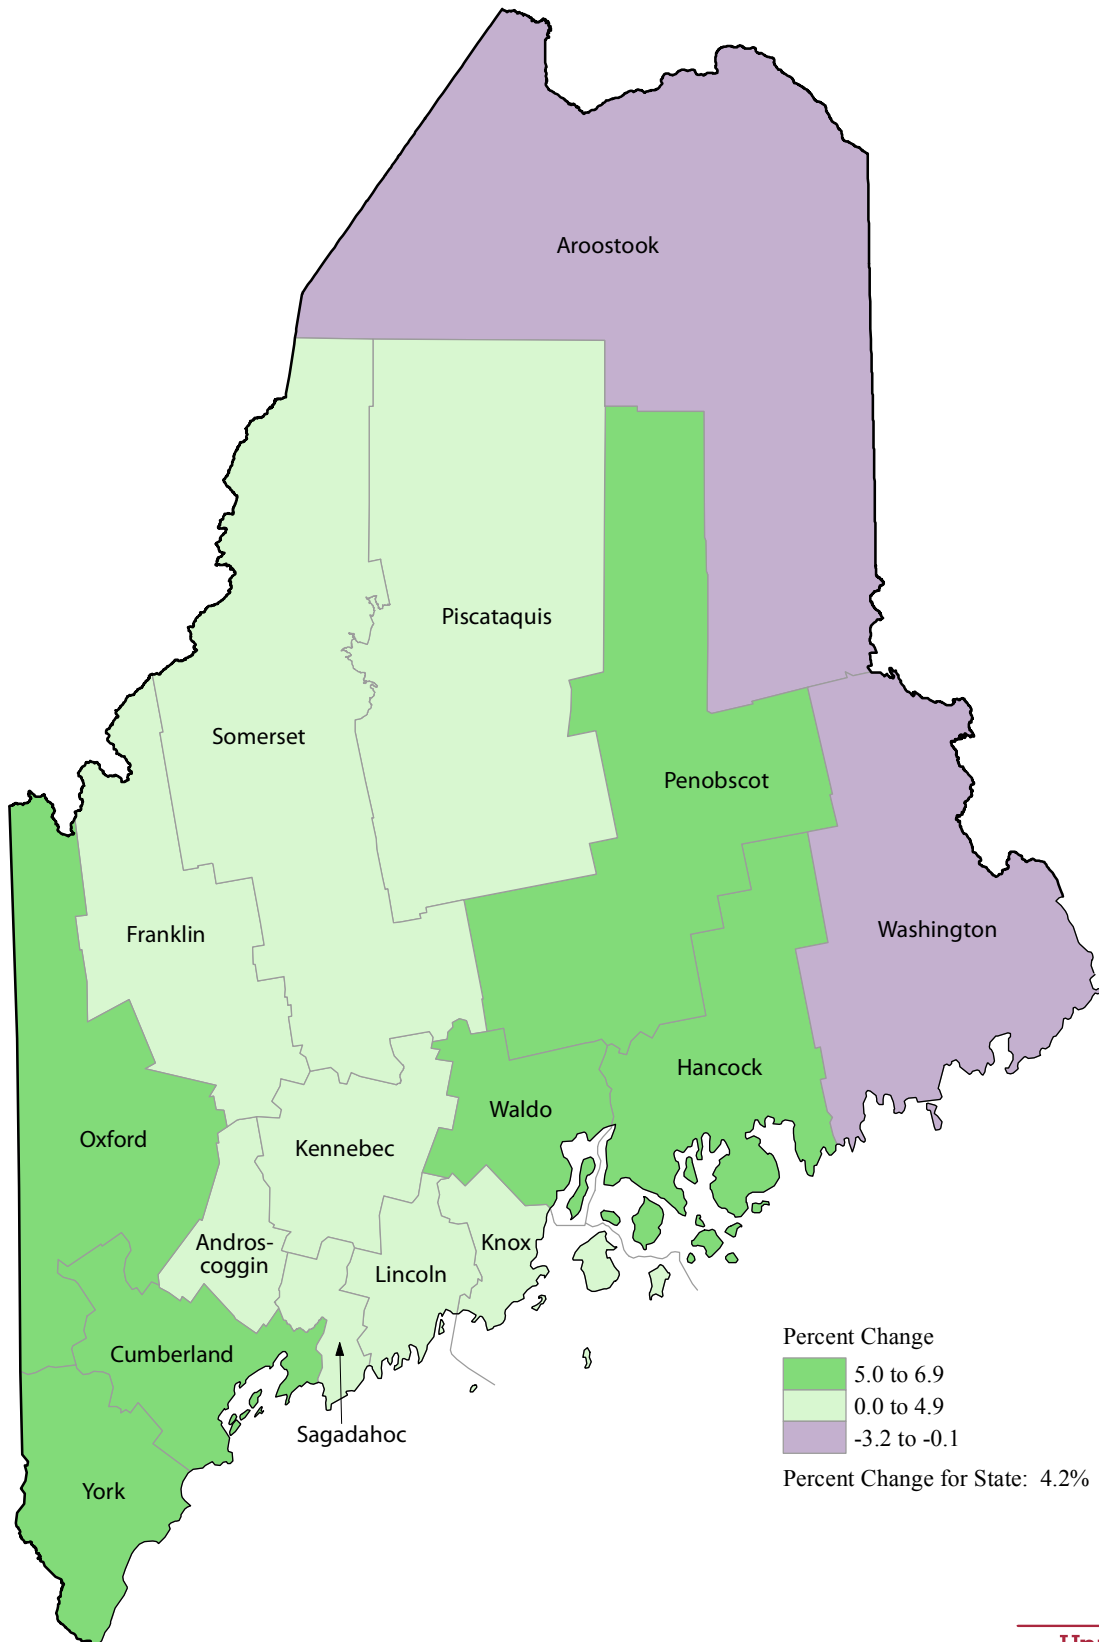

MAINE - 2010 Census Results

Percent Change in Population by County: 2000 to 2010

Source: U.S. Census Bureau, Census 2000 and 2010 Census Redistricting Data Summary File
For more information visit www.census.gov.