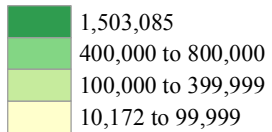

MASSACHUSETTS - 2010 Census Results

Total Population by County

Number of People

Total State Population: 6,547,629