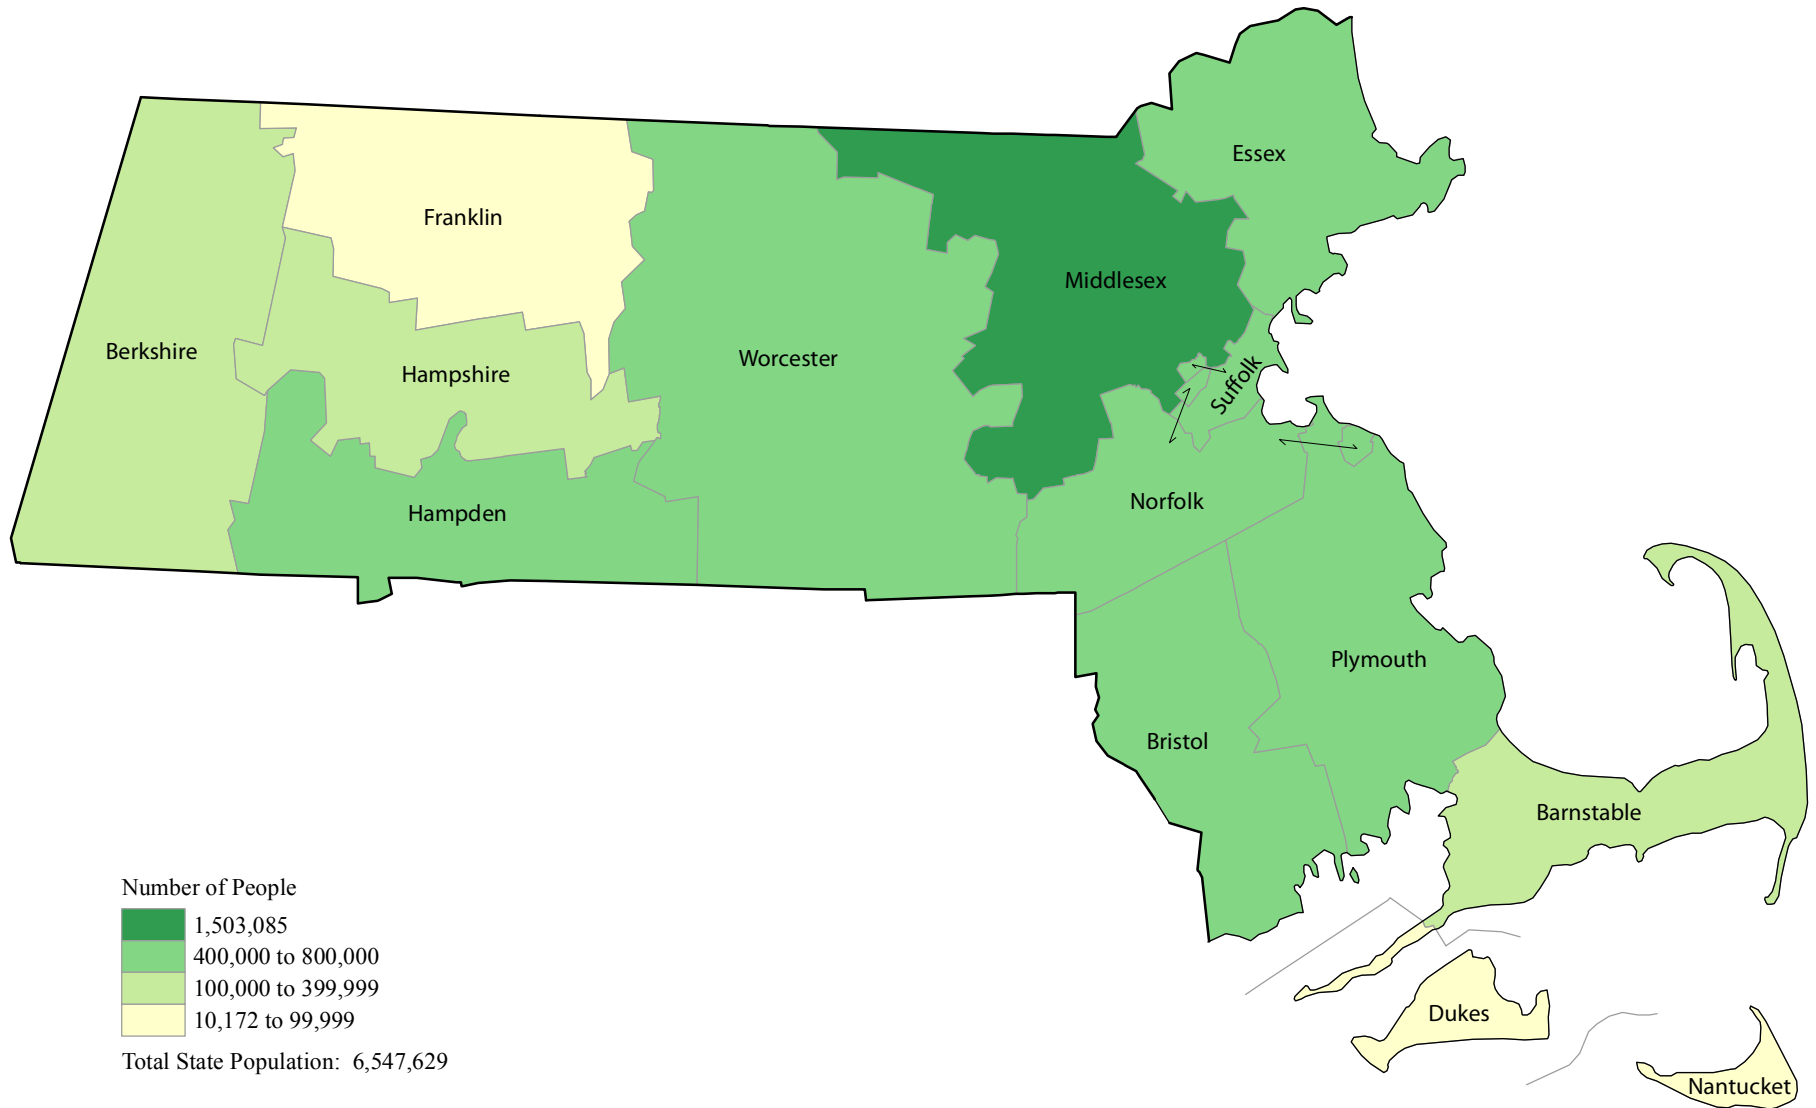

MASSACHUSETTS - 2010 Census Results

Total Population by County

Number of People

Total State Population: 6,547,629