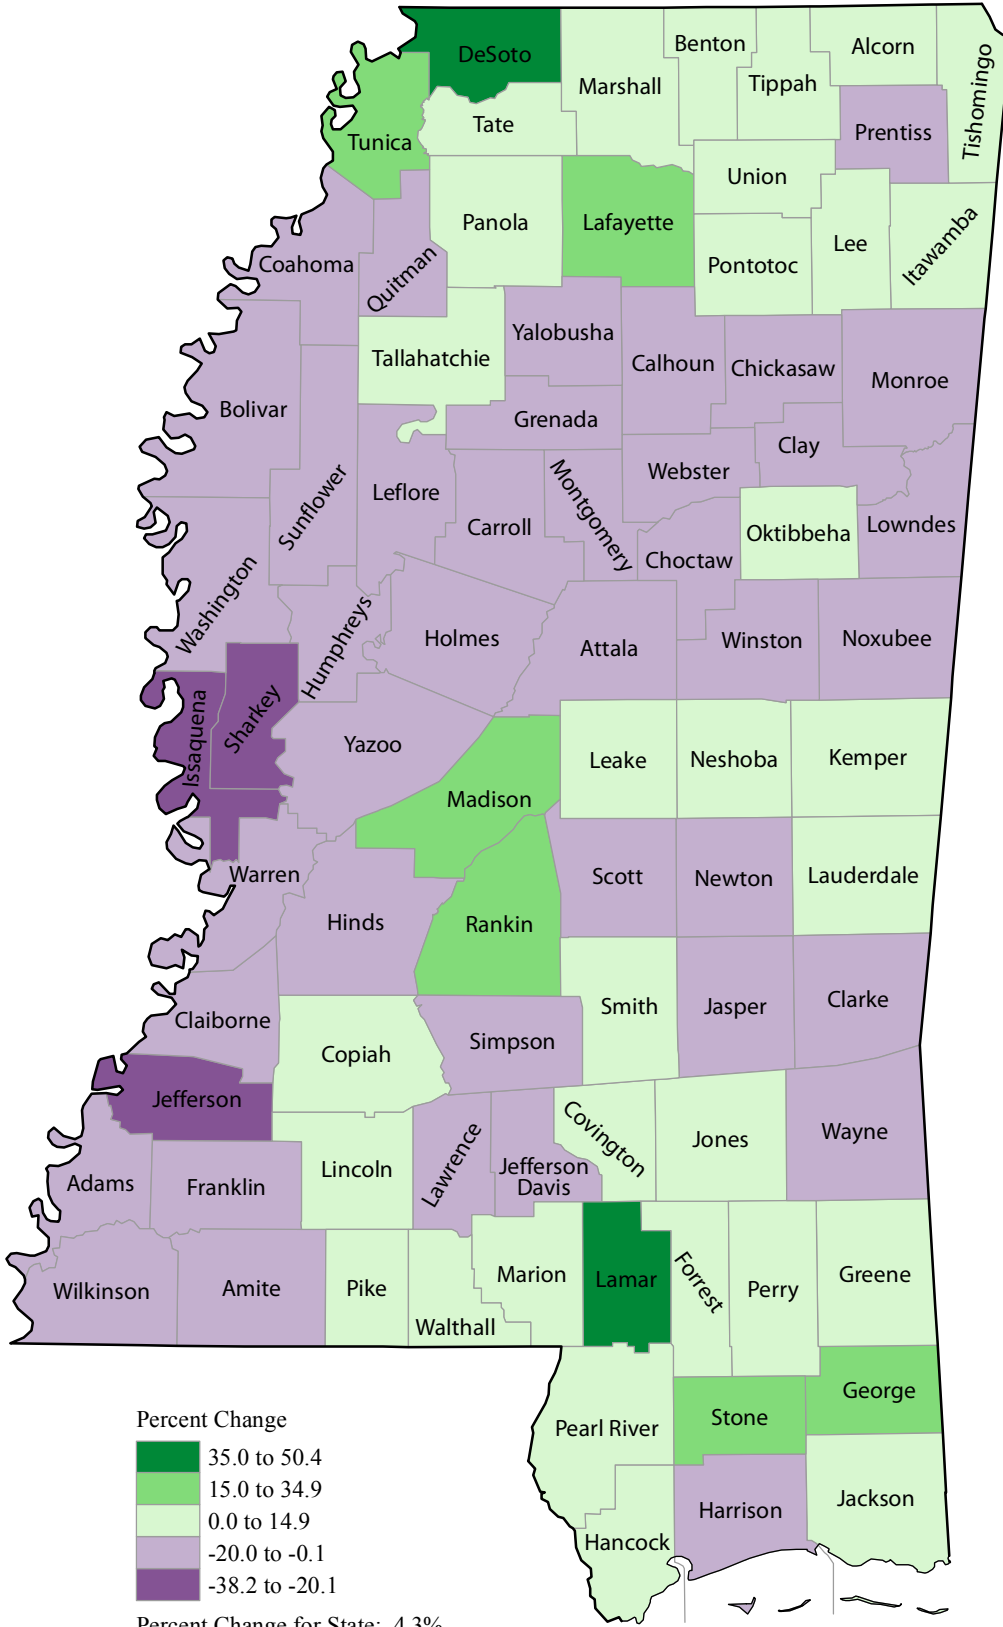

# MISSISSIPPI - 2010 Census Results

## Percent Change in Population by County: 2000 to 2010

Source: U.S. Census Bureau, Census 2000 and 2010 Census Redistricting Data Summary File  
For more information visit [www.census.gov](http://www.census.gov).