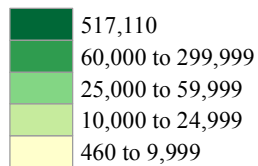

NEBRASKA - 2010 Census Results

Total Population by County

Number of People

Total State Population: 1,826,341

Source: U.S. Census Bureau, 2010 Census Redistricting Data Summary File
For more information visit www.census.gov.