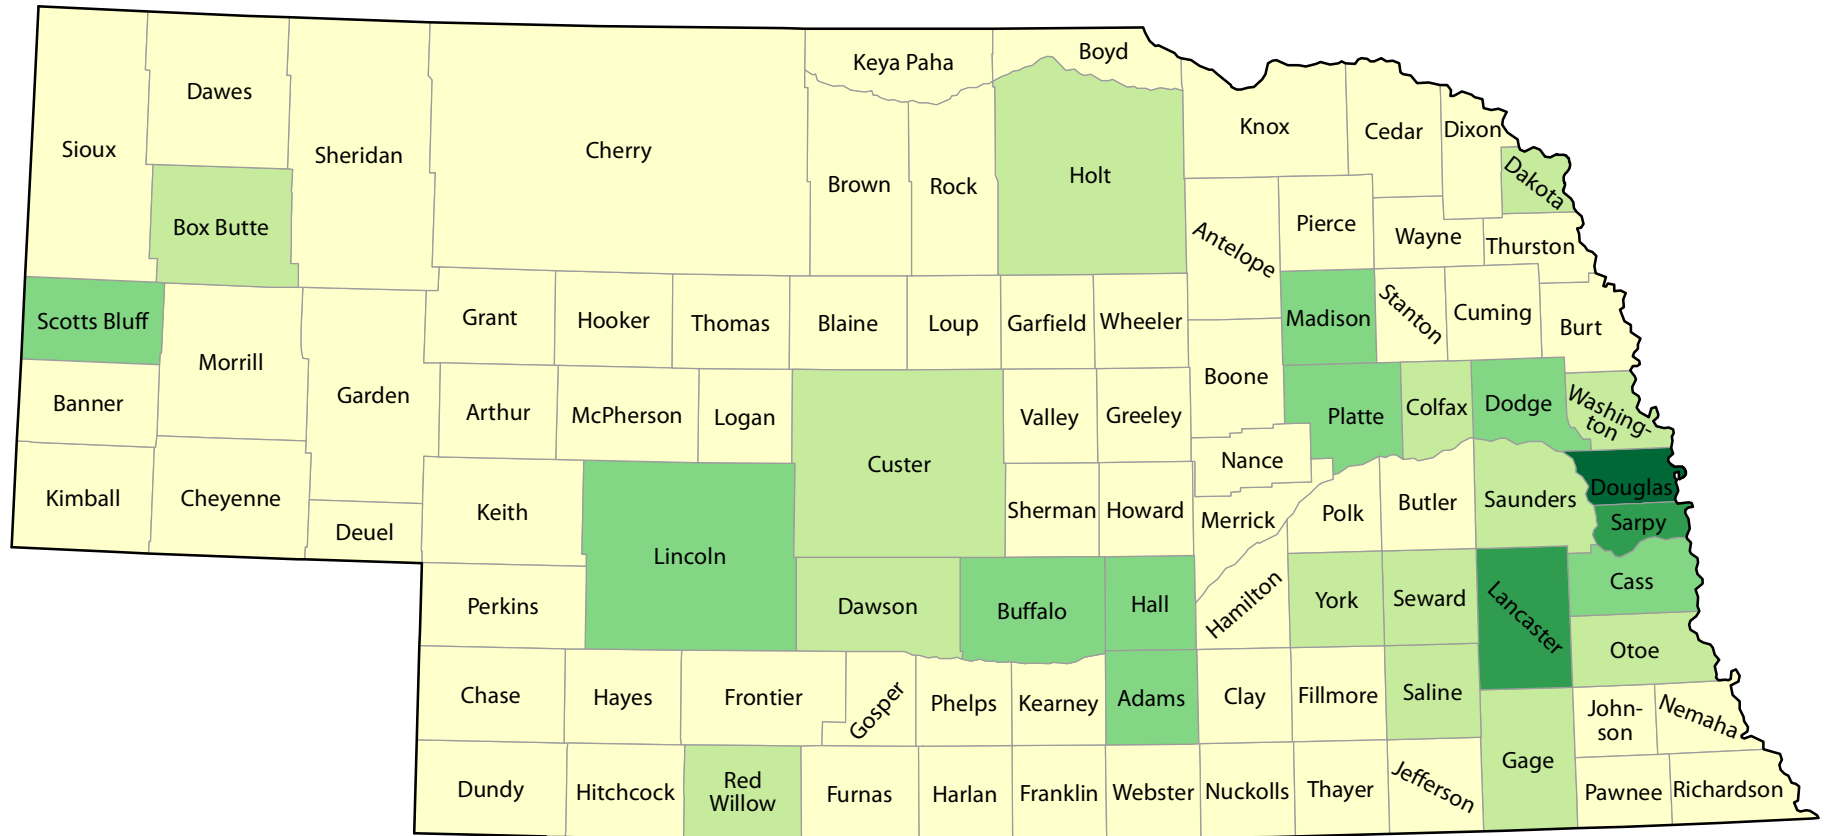

NEBRASKA - 2010 Census Results

Total Population by County

Number of People

Total State Population: 1,826,341

Source: U.S. Census Bureau, 2010 Census Redistricting Data Summary File
For more information visit www.census.gov.