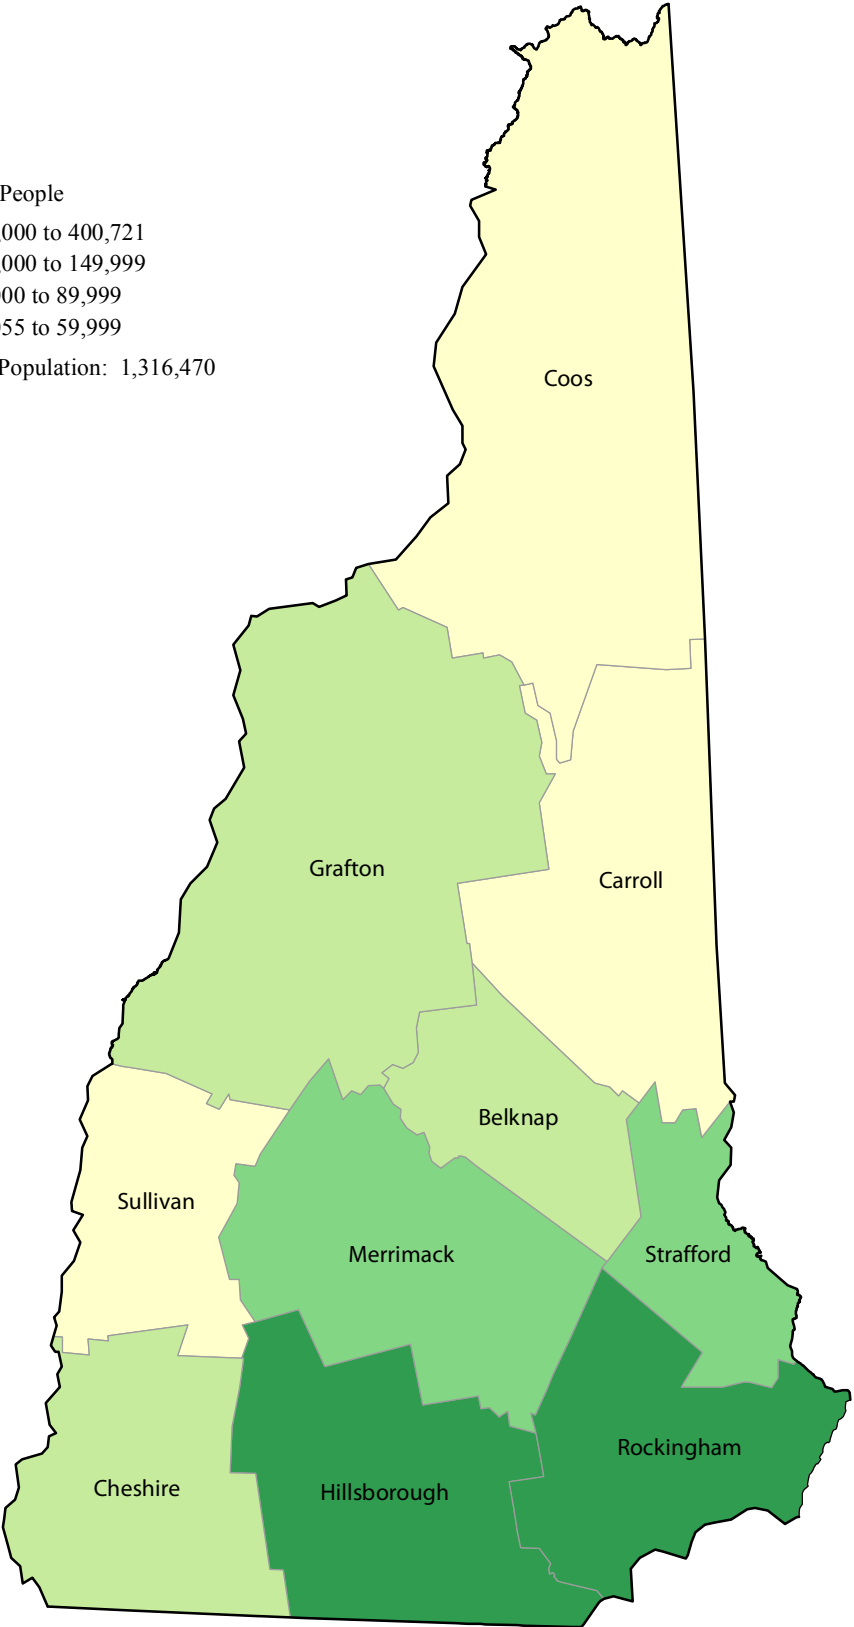

NEW HAMPSHIRE - 2010 Census Results

Total Population by County

Number of People

Total State Population: 1,316,470

Source: U.S. Census Bureau, 2010 Census Redistricting Data Summary File
For more information visit www.census.gov.