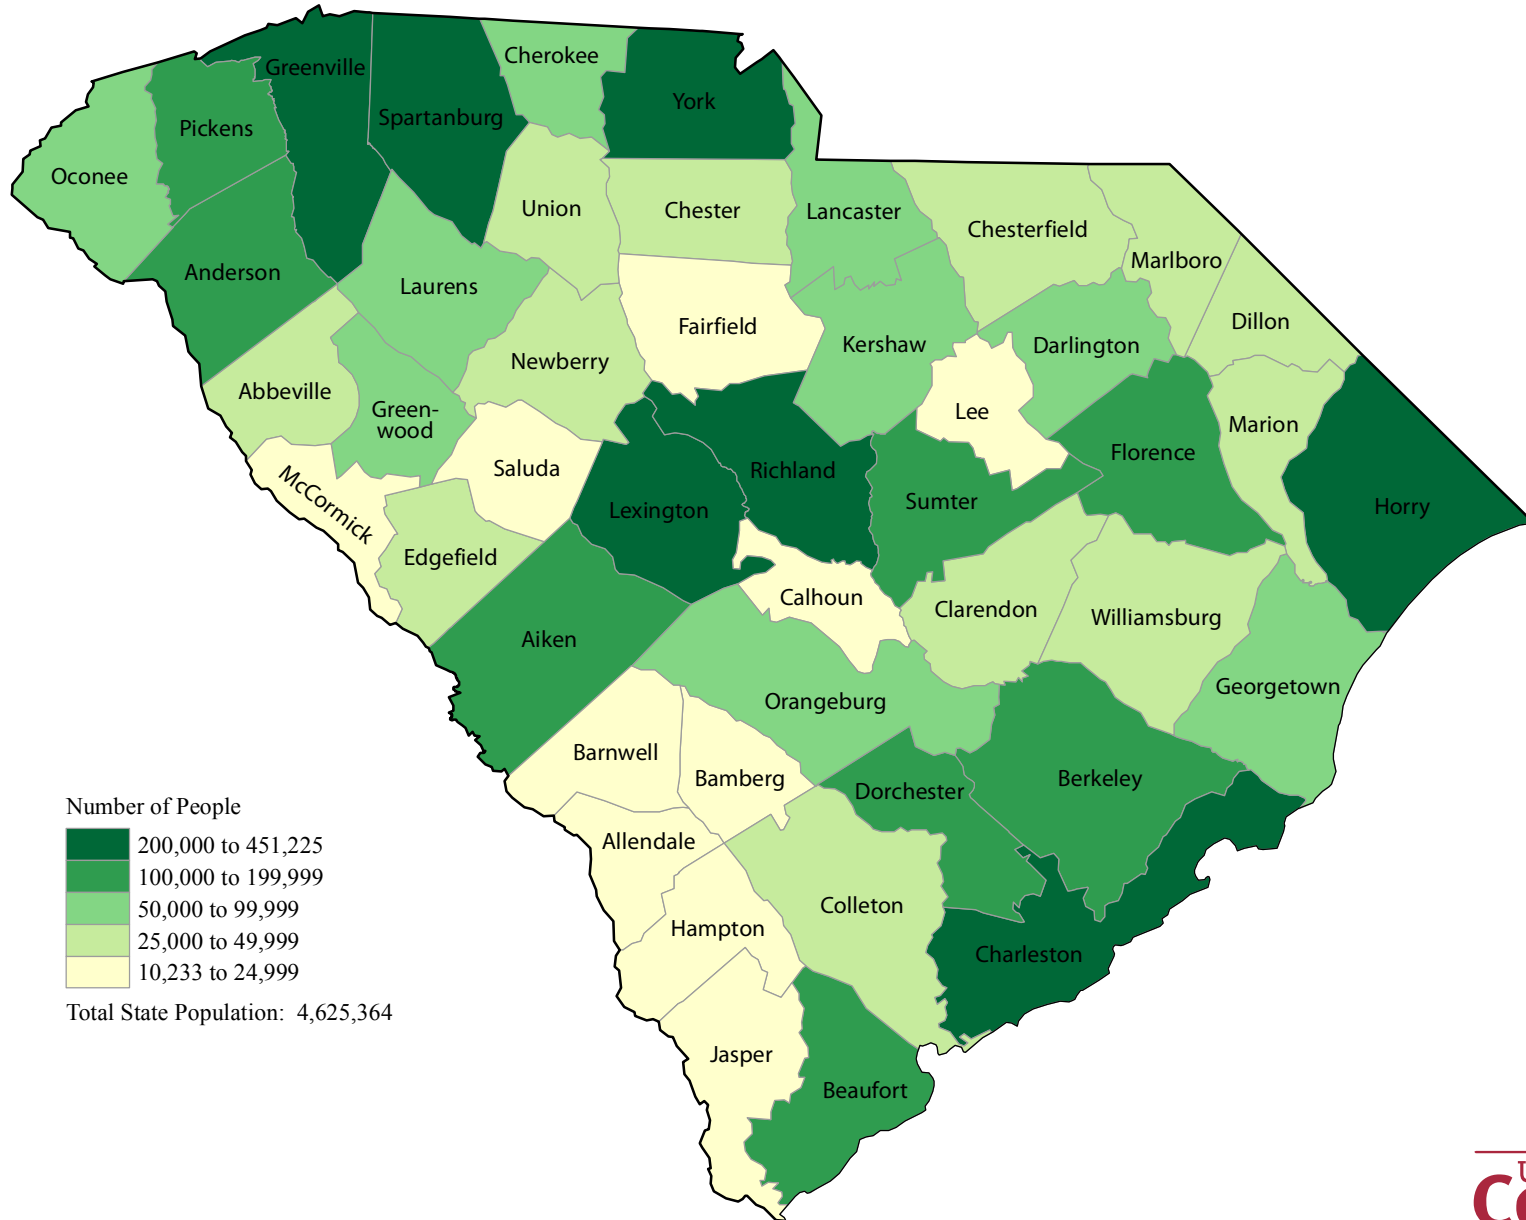

SOUTH CAROLINA - 2010 Census Results

Total Population by County

Number of People

- 200,000 to 451,225
- 100,000 to 199,999
- 50,000 to 99,999
- 25,000 to 49,999
- 10,233 to 24,999

Total State Population: 4,625,364