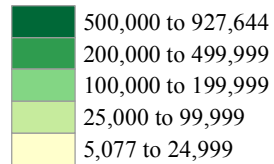

TENNESSEE - 2010 Census Results

Total Population by County

Number of People

Total State Population: 6,346,105

Source: U.S. Census Bureau, 2010 Census Redistricting Data Summary File
For more information visit www.census.gov.