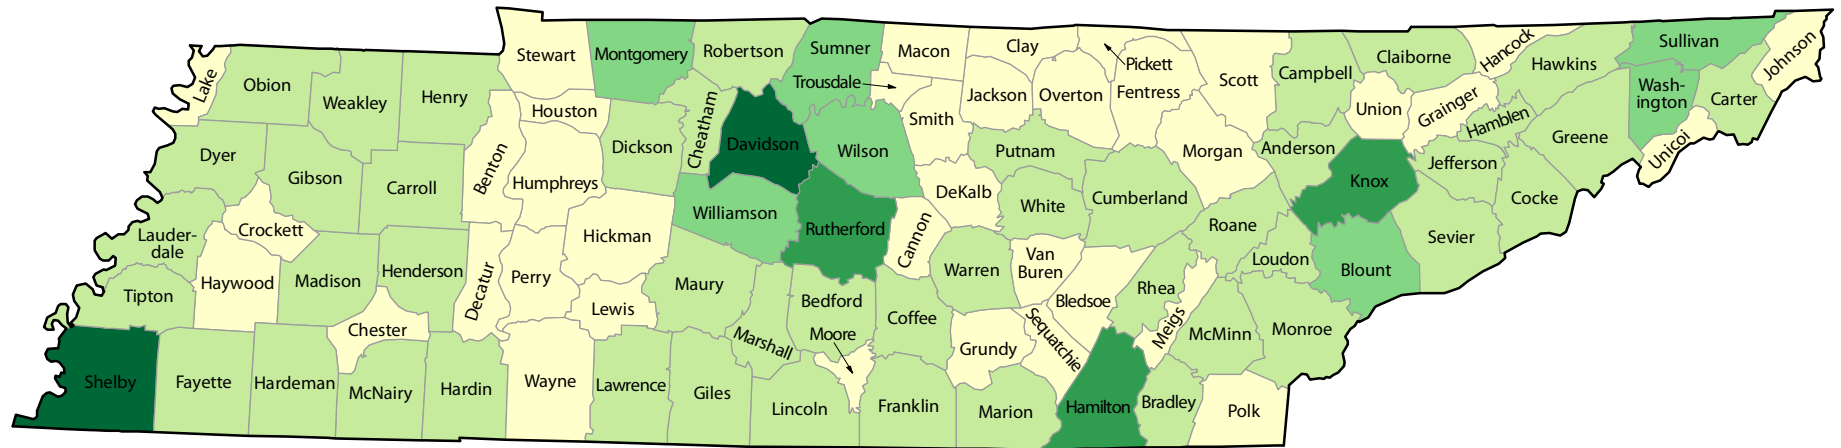

TENNESSEE - 2010 Census Results

Total Population by County

Number of People

Total State Population: 6,346,105

Source: U.S. Census Bureau, 2010 Census Redistricting Data Summary File
For more information visit www.census.gov.