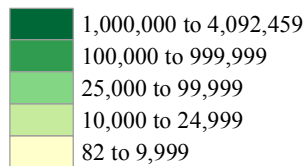

## Total Population by County

Number of People

Total State Population: 25,145,561

Source: U.S. Census Bureau, 2010 Census Redistricting Data Summary File  
For more information visit [www.census.gov](http://www.census.gov).