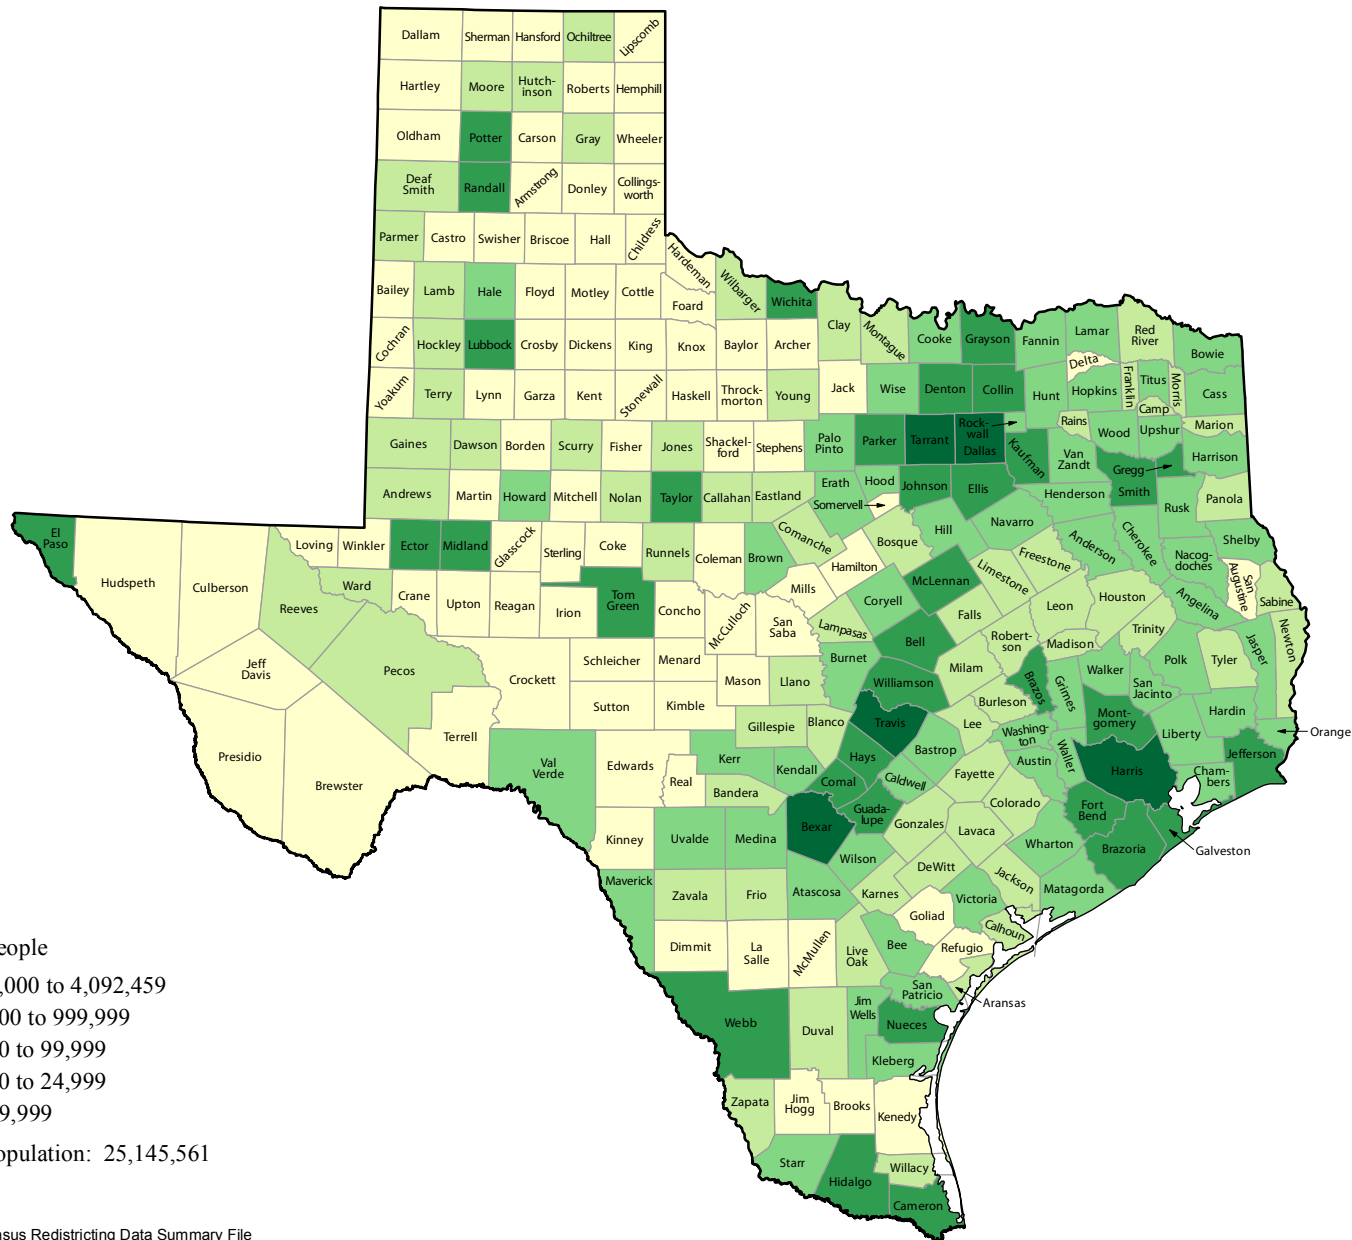

# TEXAS - 2010 Census Results

## Total Population by County

Number of People

Total State Population: 25,145,561

Source: U.S. Census Bureau, 2010 Census Redistricting Data Summary File  
For more information visit [www.census.gov](http://www.census.gov).