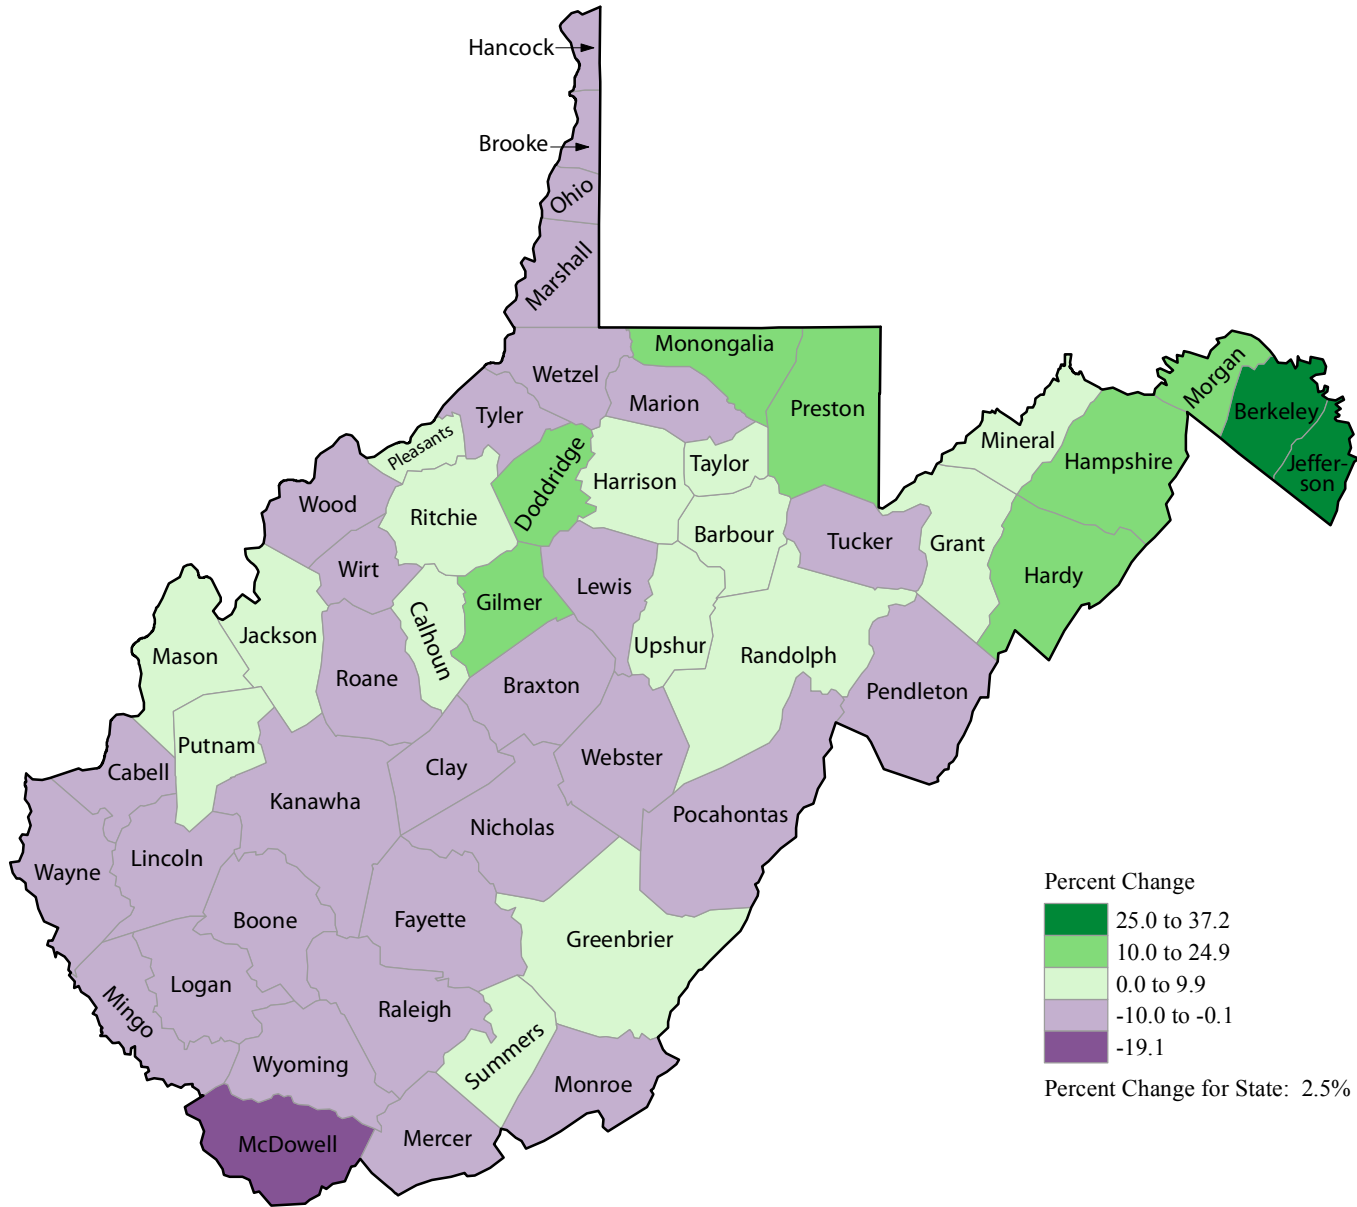

# WEST VIRGINIA - 2010 Census Results

## Percent Change in Population by County: 2000 to 2010

Source: U.S. Census Bureau, Census 2000 and 2010 Census Redistricting Data Summary File  
For more information visit [www.census.gov](http://www.census.gov).